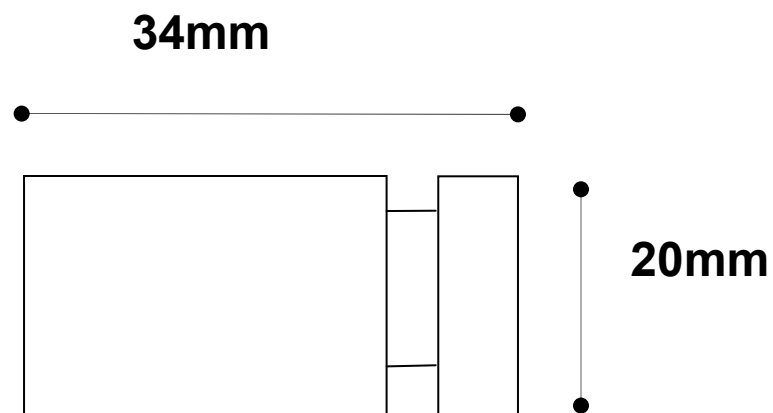

Accent Geo

Robe Hook GEO-C033

Accent International

NSW: 3/3 Warrah Street, Chatswood NSW 2067 P: 02 9882 2633 F: 02 9882 2644

VIC: 111 Canterbury Road Middle Park 3206 P: 03 9686 6555 F: 03 9686 1622

Email: info@accenttapware.com.au Web: www.accenttapware.com.au