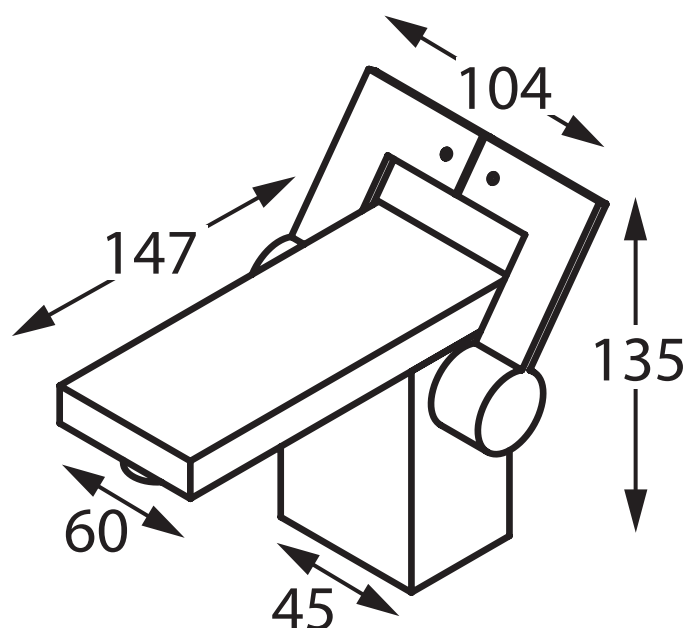

JADO

Cubic

CU-F1448

Two Handled Basin Mixer without Pop-Up Waste

CU-F1447

Two Handled Basin Mixer with Pop-Up Waste

Accent International

NSW: 3/3 Warrah Street Chatswood 2067 P: 02 9882 2633 F: 02 9882 2644