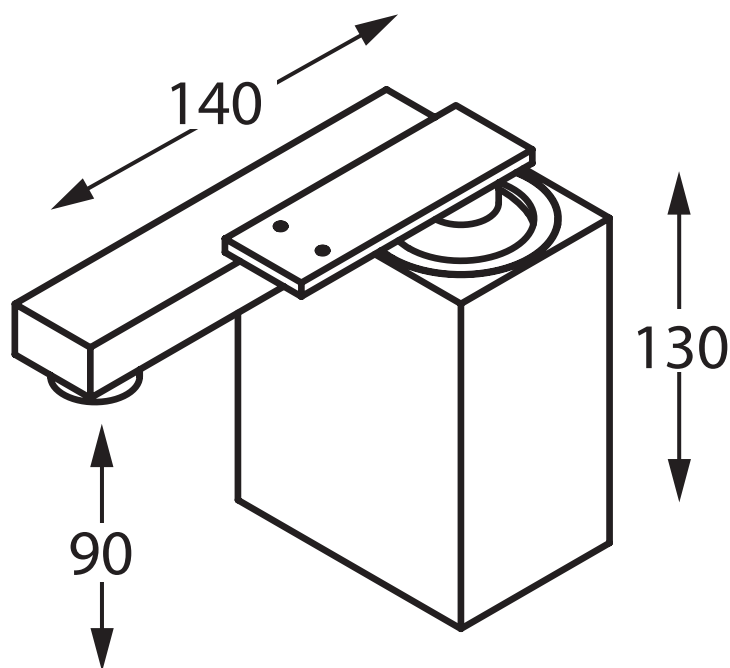

JADO

Cubic

CU-F3999

Basin Mixer without Pop-Up Waste

CU-F3964

Basin Mixer with Pop-Up Waste

Accent International

NSW: 3/3 Warrah Street Chatswood 2067 P: 02 9882 2633 F: 02 9882 2644