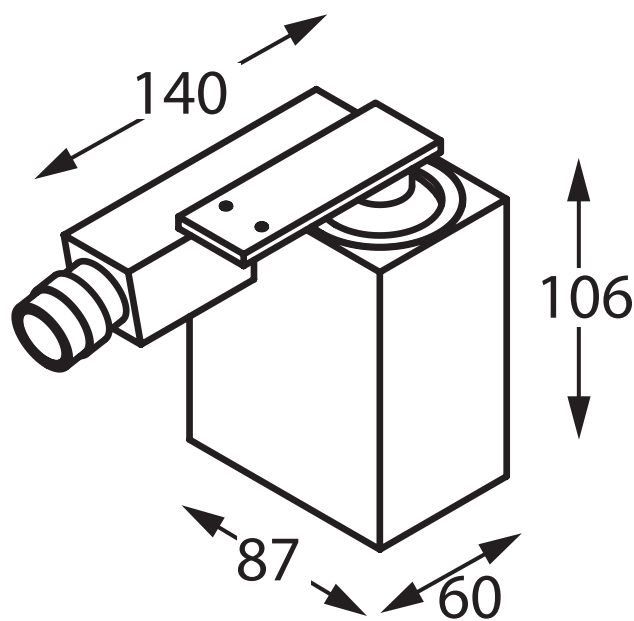

JADO

Cubic

CU-F1425
Bidet Mixer

Accent International

NSW: 3/3 Warrah Street Chatswood 2067 P: 02 9882 2633 F: 02 9882 2644

VIC: 3 Balmain Street Richmond 3121 P: 03 9428 8999 F: 03 9428 2499

Email: info@accenttapware.com.au Web: www.accenttapware.com.au