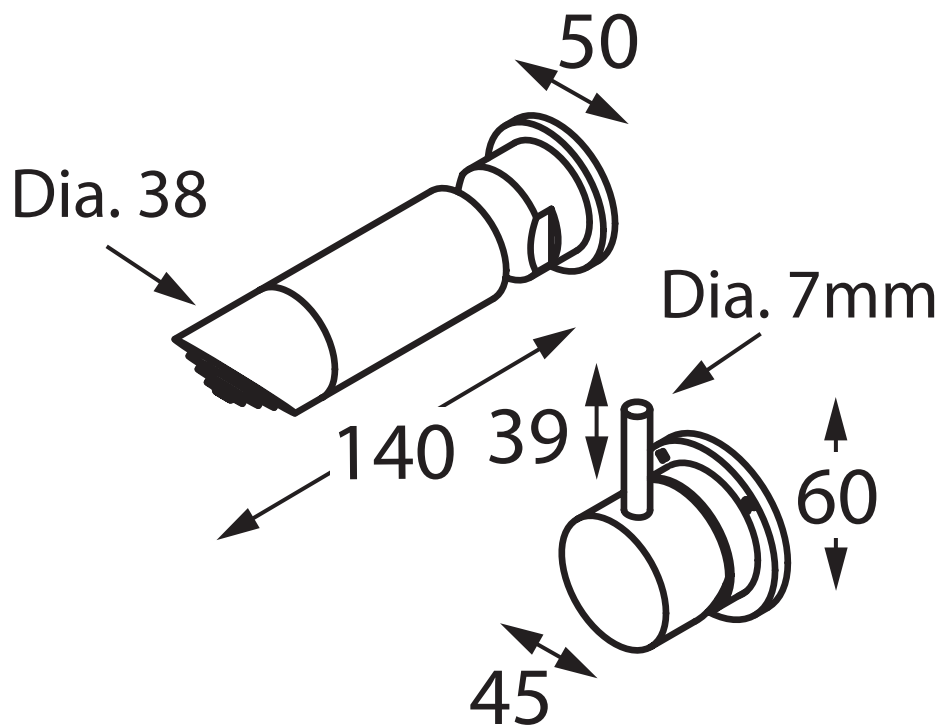

Accent

Intamix Geo Viva

INT-CMX63S
In Wall Mixer with Standard Shower

Accent International
NSW: 3/3 Warrah Street Chatswood 2067 P: 02 9882 2633 F: 02 9882 2644
VIC: 3 Balmain Street Richmond 3121 P: 03 9428 8999 F: 03 9428 2499
Email: info@accenttapware.com.au Web: www.accenttapware.com.au