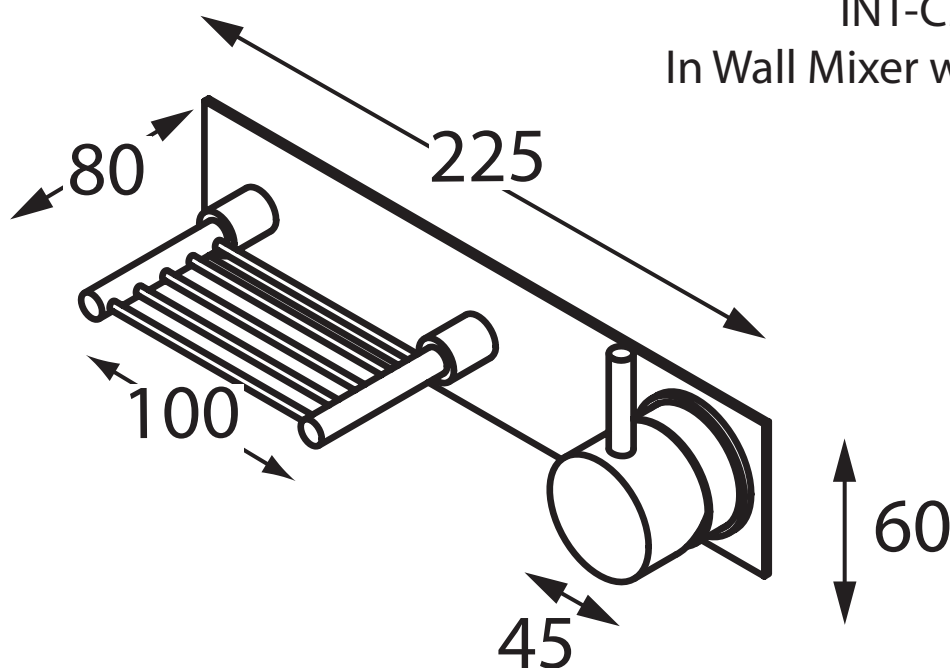

Accent

Intamix Geo Viva

INT-CMX13
In Wall Mixer with Soap Rack

INT-CMX13BP
In Wall Mixer with Soap Rack
and Back Plate

Accent International

NSW: 3/3 Warrah Street Chatswood 2067 P: 02 9882 2633 F: 02 9882 2644