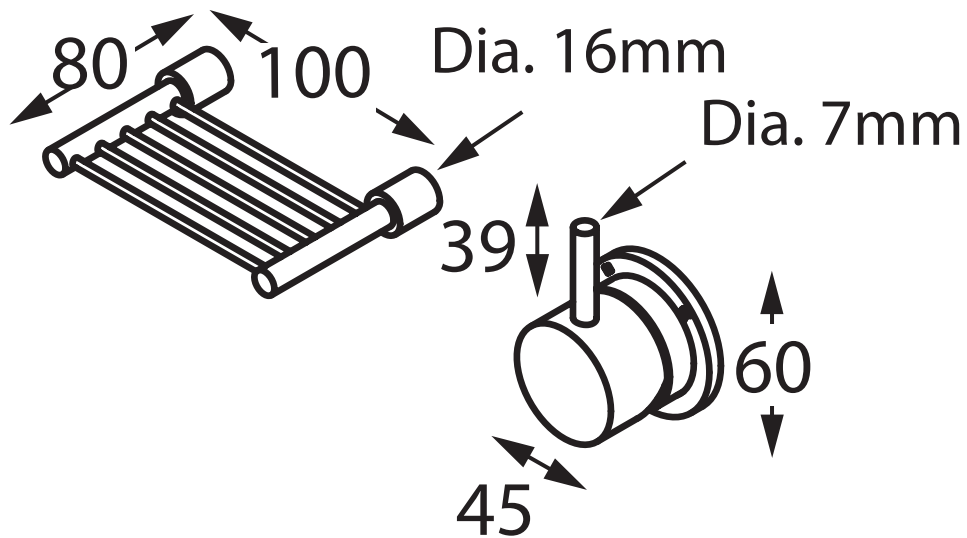

Accent

Intamix Geo Viva

INT-CMX13
In Wall Mixer with Soap Rack

INT-CMX13BP
In Wall Mixer with Soap Rack
and Back Plate

Accent International

NSW: 3/3 Warrah Street Chatswood 2067 P: 02 9882 2633 F: 02 9882 2644