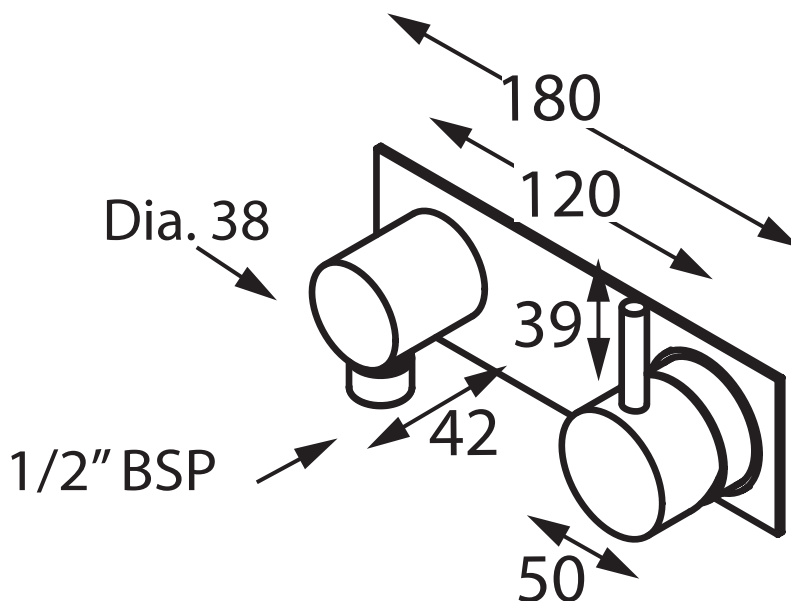

# Intamix Geo Viva

INT-CMX23

In Wall Mixer with M & F Elbow for Hand Shower

INT-CMX23BP

In Wall Mixer with M & F Elbow for Hand Shower  
and Back Plate

Accent International

NSW: 3/3 Warrah Street Chatswood 2067 P: 02 9882 2633 F: 02 9882 2644