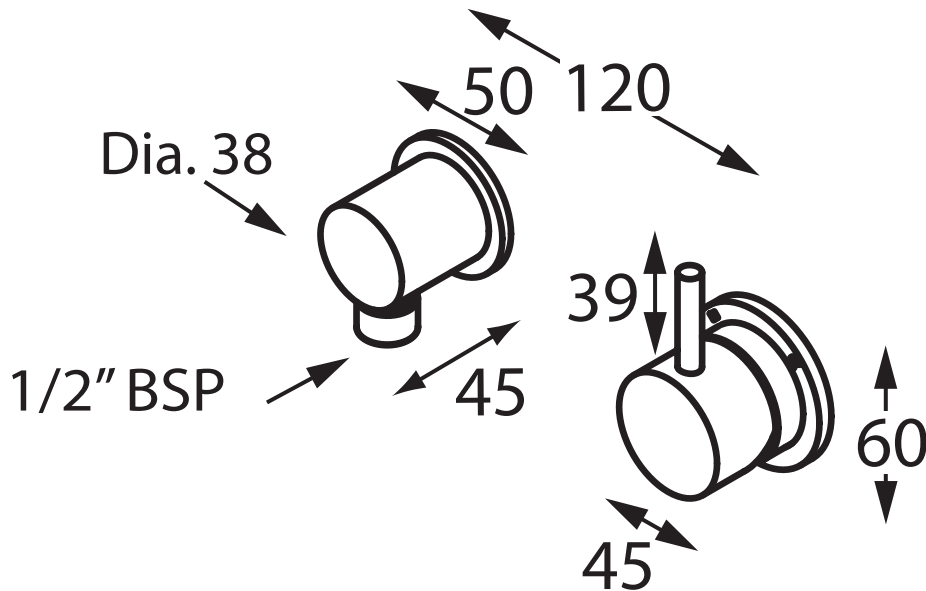

# Intamix Geo Viva

INT-CMX23

In Wall Mixer with M & F Elbow for Hand Shower

INT-CMX23BP

In Wall Mixer with M & F Elbow for Hand Shower  
and Back Plate

Accent International

NSW: 3/3 Warrah Street Chatswood 2067 P: 02 9882 2633 F: 02 9882 2644