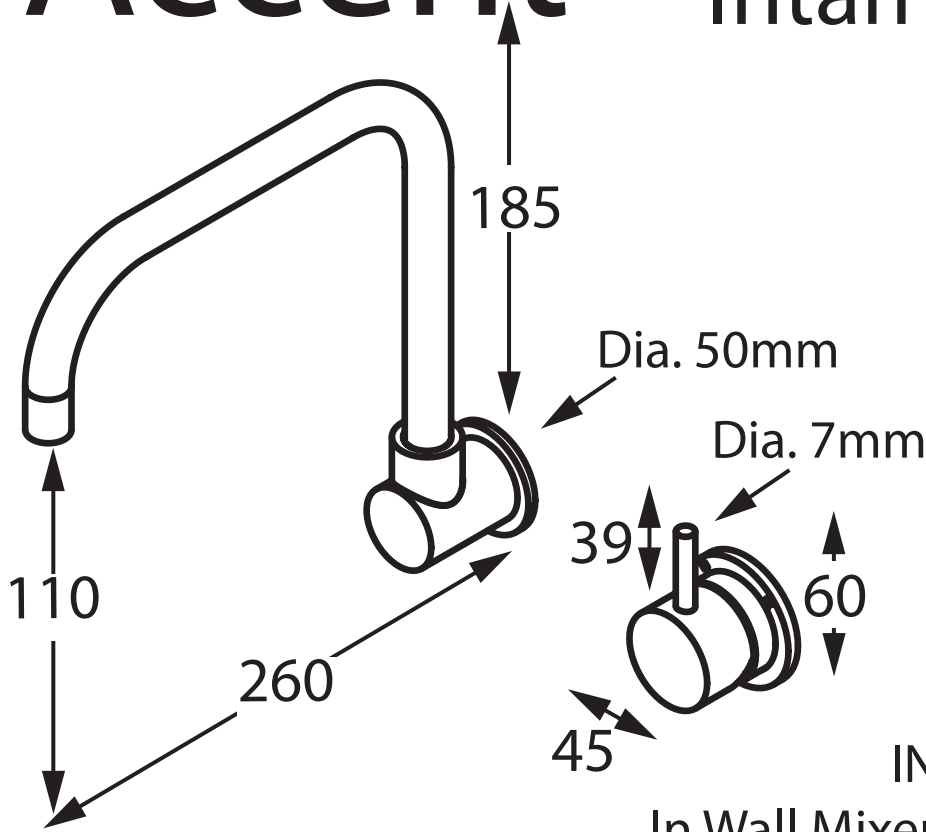

# Intamix Geo Viva

INT-CMX8Z

In Wall Mixer with 260mm Spout

INT-CMX8BPZ

In Wall Mixer with 260mm Spout  
and Back Plate

Accent International

NSW: 3/3 Warrah Street Chatswood 2067 P: 02 9882 2633 F: 02 9882 2644