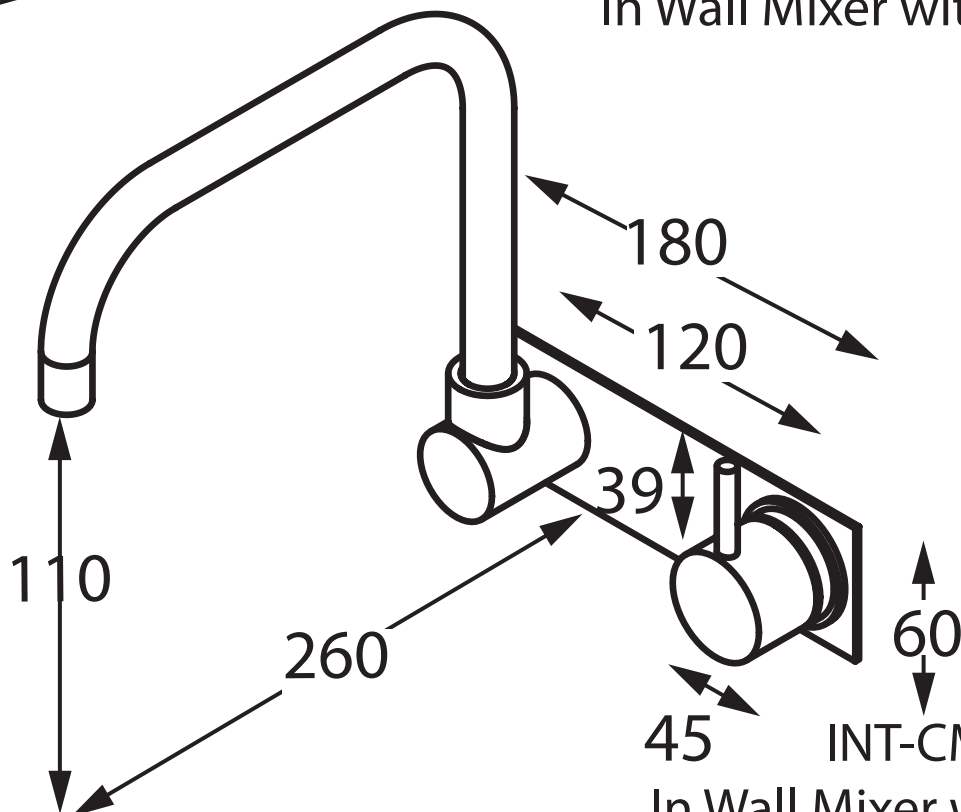

# Intamix Geo Viva

INT-CMX8Z

In Wall Mixer with 260mm Spout

INT-CMX8BPZ

In Wall Mixer with 260mm Spout  
and Back Plate

Accent International

NSW: 3/3 Warrah Street Chatswood 2067 P: 02 9882 2633 F: 02 9882 2644