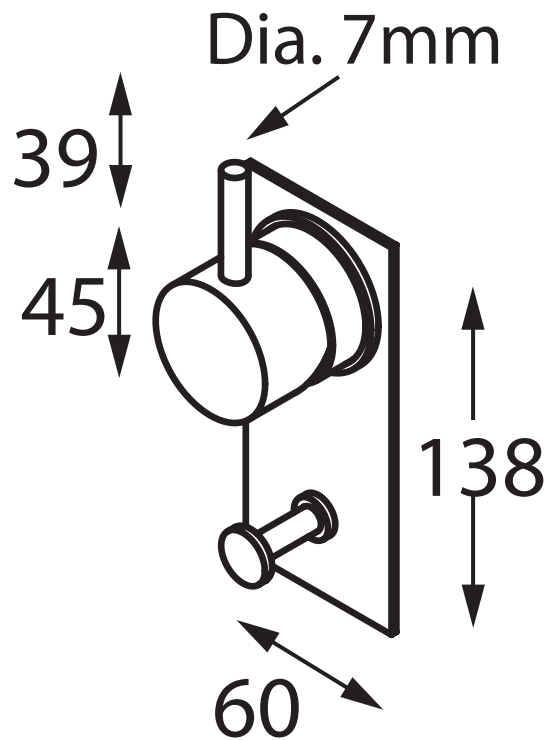

Accent

Intamix Geo Viva

INT-CMX1BPD

In Wall Mixer with Diverter on Back Plate

Accent International

NSW: 3/3 Warrah Street Chatswood 2067 P: 02 9882 2633 F: 02 9882 2644

VIC: 3 Balmain Street Richmond 3121 P: 03 9428 8999 F: 03 9428 2499