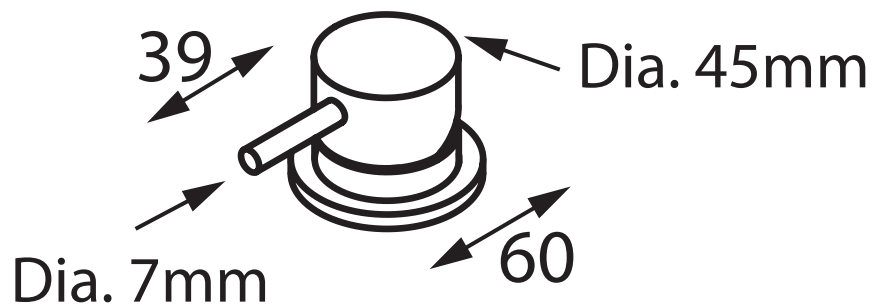

Accent

Intamix Geo Viva

INT-CMX1H
In Hob Mixer

Accent International

NSW: 3/3 Warrah Street Chatswood 2067 P: 02 9882 2633 F: 02 9882 2644

VIC: 3 Balmain Street Richmond 3121 P: 03 9428 8999 F: 03 9428 2499