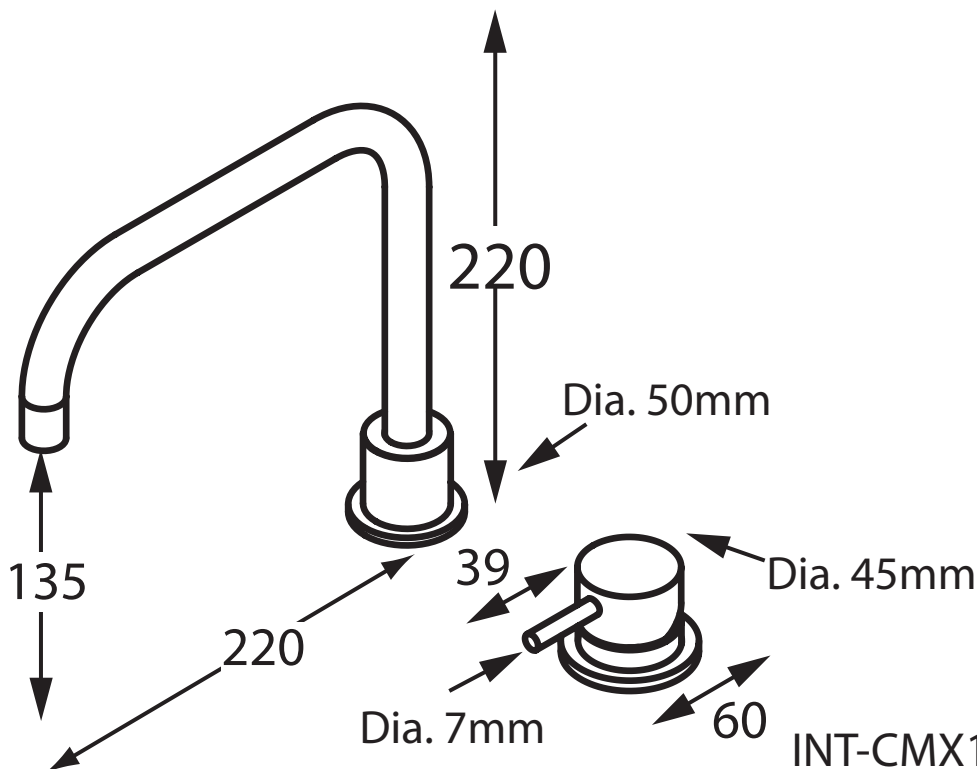

Accent

Intamix Geo Viva

INT-CMX12

In Hob Mixer with Curved Spout

INT-CMX1H In Hob Mixer
VIV-C077 Flat Top Spout

Accent International

NSW: 3/3 Warrah Street Chatswood 2067 P: 02 9882 2633 F: 02 9882 2644

VIC: 3 Balmain Street Richmond 3121 P: 03 9428 8999 F: 03 9428 2499