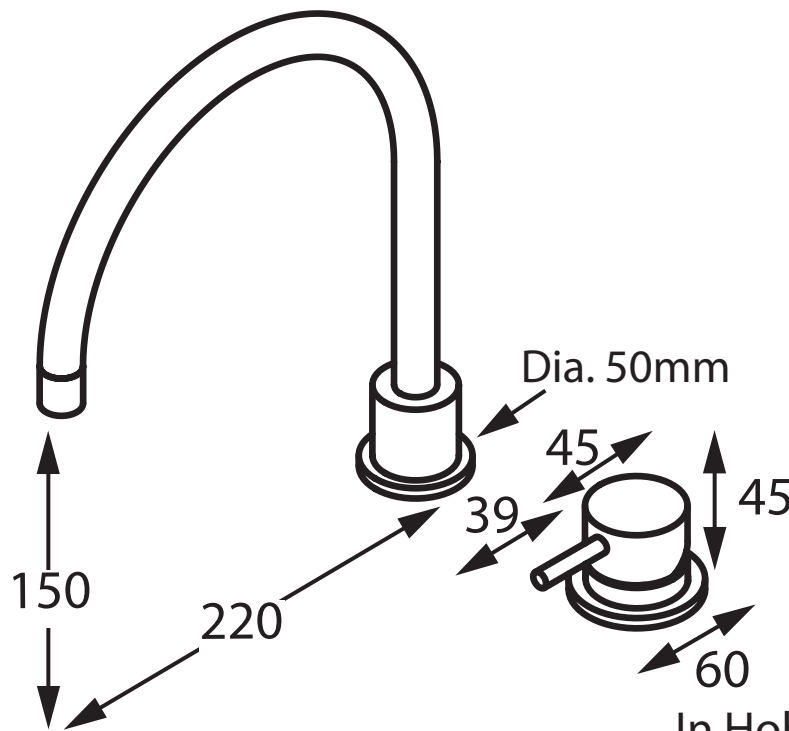

Accent

Intamix Geo Viva

INT-CMX12

In Hob Mixer with Curved Spout

INT-CMX1H In Hob Mixer
VIV-C077 Flat Top Spout

Accent International

NSW: 3/3 Warrah Street Chatswood 2067 P: 02 9882 2633 F: 02 9882 2644

VIC: 3 Balmain Street Richmond 3121 P: 03 9428 8999 F: 03 9428 2499