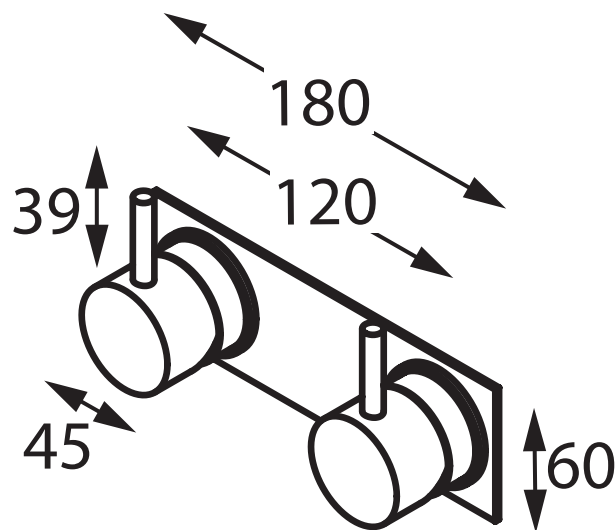

# Intamix Geo Viva

INT-CMX20  
Double In Wall Mixers

INT-CMX20BP  
Double In Wall Mixers with Back Plate

Accent International

NSW: 3/3 Warrah Street Chatswood 2067 P: 02 9882 2633 F: 02 9882 2644

VIC: 3 Balmain Street Richmond 3121 P: 03 9428 8999 F: 03 9428 2499