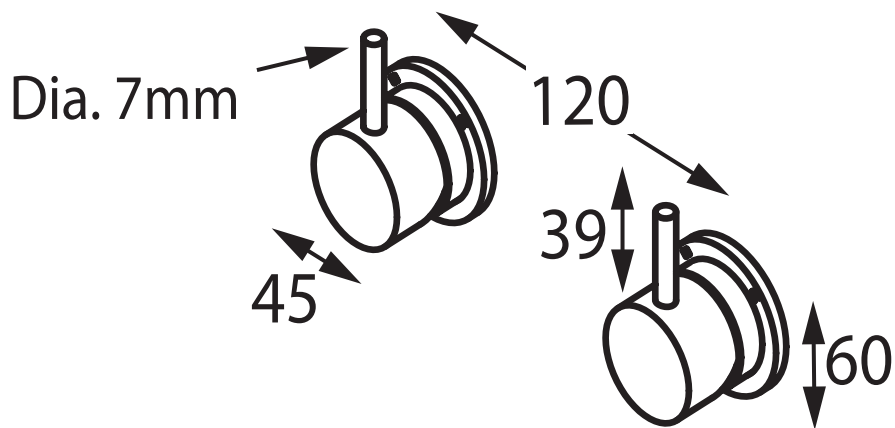

# Intamix Geo Viva

INT-CMX20  
Double In Wall Mixers

INT-CMX20BP  
Double In Wall Mixers with Back Plate

Accent International

NSW: 3/3 Warrah Street Chatswood 2067 P: 02 9882 2633 F: 02 9882 2644

VIC: 3 Balmain Street Richmond 3121 P: 03 9428 8999 F: 03 9428 2499