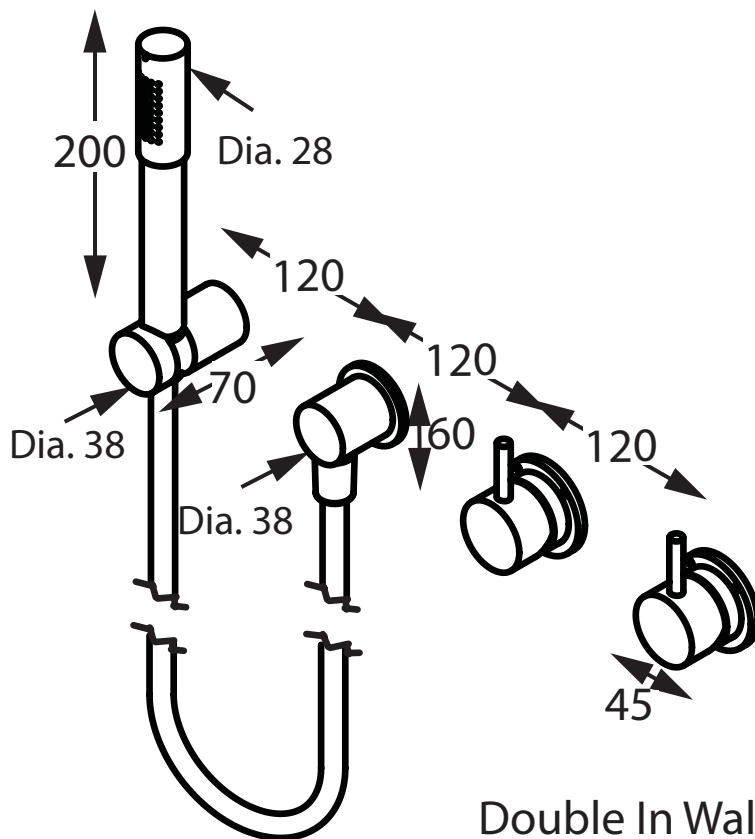

Accent

Intamix Geo Viva

INT-CMX16
Double In Wall Mixer with Hand Shower

INT-CMX16BP
Double In Wall Mixer with Hand Shower
and Back Plate

Accent International

NSW: 3/3 Warrah Street Chatswood 2067 P: 02 9882 2633 F: 02 9882 2644