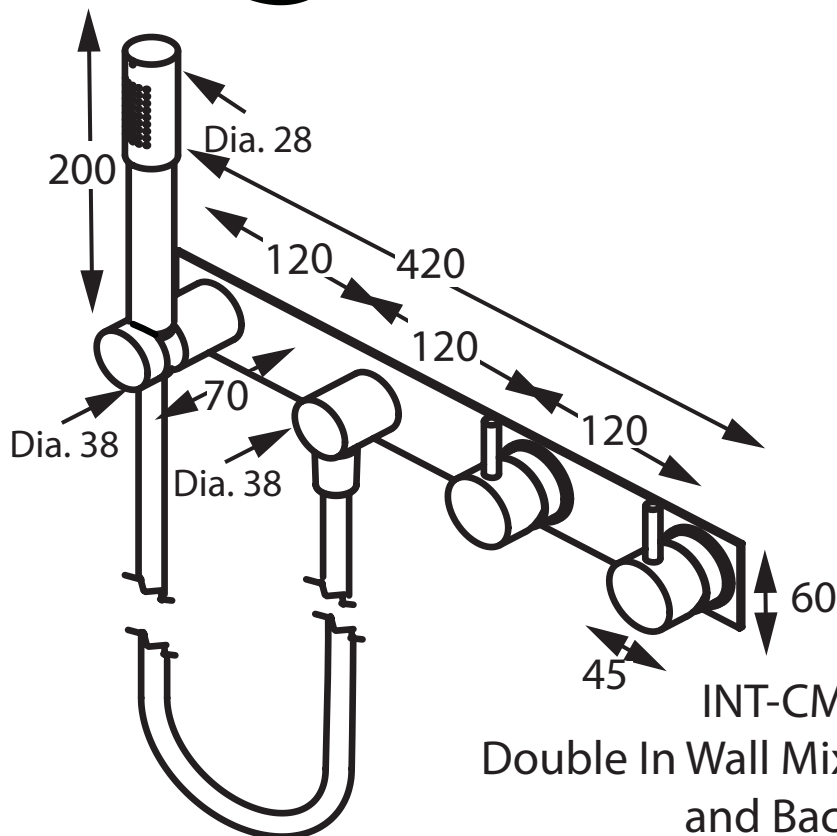

Accent

Intamix Geo Viva

INT-CMX16
Double In Wall Mixer with Hand Shower

INT-CMX16BP
Double In Wall Mixer with Hand Shower
and Back Plate

Accent International

NSW: 3/3 Warrah Street Chatswood 2067 P: 02 9882 2633 F: 02 9882 2644