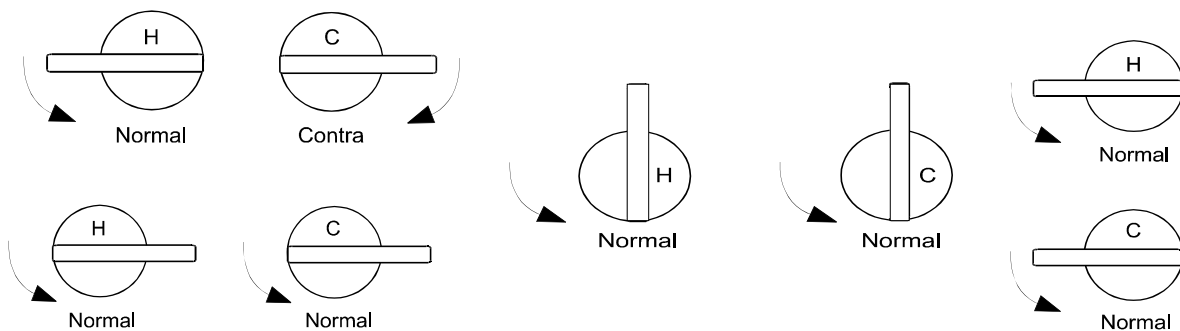

Accent Tapware Pty Ltd
3/3 Warrah Street, Chatswood NSW 2067
Phone: 02 9882 2633 Fax: 02 9882 2644
Email: info@accenttapware.com.au
Web: www.accenttapware.com.au

GEO		CHROME	SATIN CHROME
	DESCRIPTION	CODE	CODE
	*Insert Handle Codes .RB Round Bar .SB Square Bar .D Disc		
	Kitchen Sink Hob Set 220mm Spout 3/4 Contra Cold and Normal Hot	GEO-C016.RB3S GEO-C016.SB3S GEO-C016.D3S	GEO-S016.RB3S GEO-S016.SB3S GEO-S016.D3S
	1/4 Contra Cold and Normal Hot	GEO-C016 1/4.*	GEO-S016 1/4.*
	Washing Machine Cocks Pair 3/4 Contra Cold and Normal Hot	GEO-C045.RB GEO-C045.SB GEO-C045.D	GEO-S045.RB GEO-S045.SB GEO-S045.D
	1/4 Contra Cold and Normal Hot	GEO-C045 1/4.*	GEO-S045 1/4.*
	Cistern Cock Right Angle 3/4 Contra Cold	GEO-C019.RB GEO-C019.SB GEO-C019.D	GEO-S019.RB GEO-S019.SB GEO-S019.D
	1/4 Contra Cold	GEO-C019 1/4.*	GEO-S019 1/4.*
	Bidette Set Spout Type 3/4 Contra Cold and Normal Hot	GEO-C024.RB GEO-C024.SB GEO-C024.D	GEO-S024.RB GEO-S024.SB GEO-S024.D
	1/4 Contra Cold and Normal Hot	GEO-C024 1/4.*	GEO-S024 1/4.*

GEO HANDLE ROTATIONS