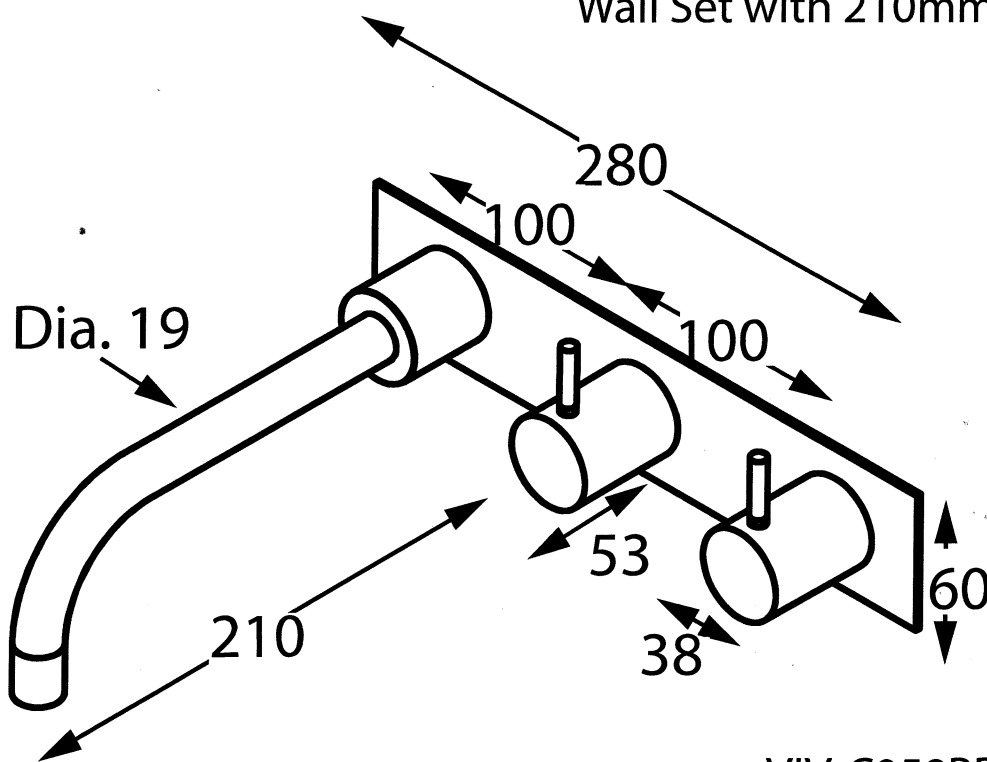

# Geo Viva

VIV-C0583S

Wall Set with 210mm Offset Spout

VIV-C058BP3S

Wall Set with 210mm Offset Spout  
and Back Plate

Accent International

NSW: 3/3 Warrah Street Chatswood 2067 P: 02 9882 2633 F: 02 9882 2644