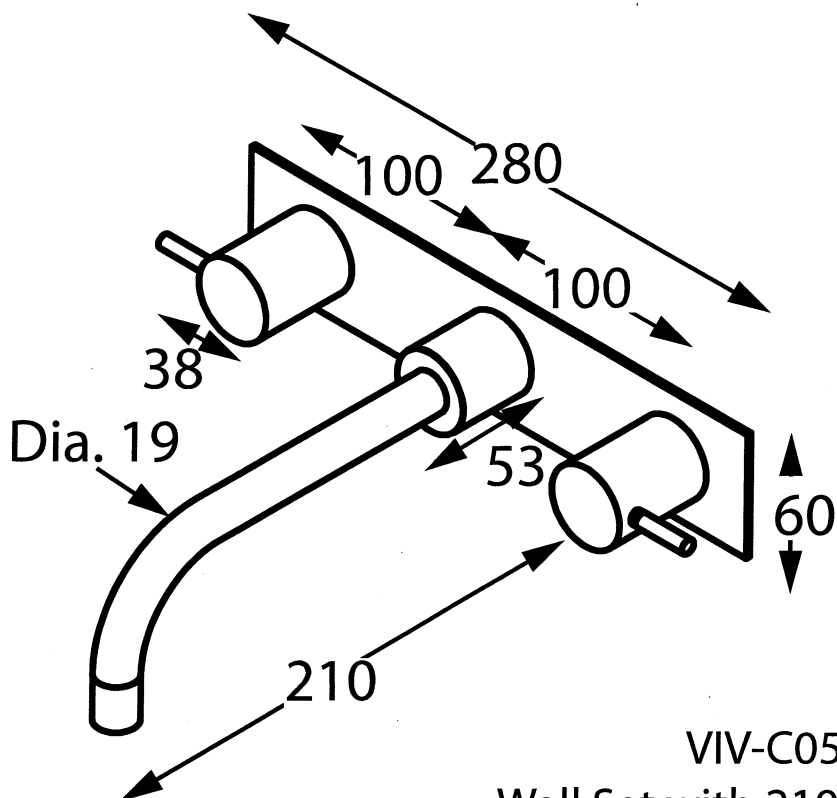

Accent

Geo Viva