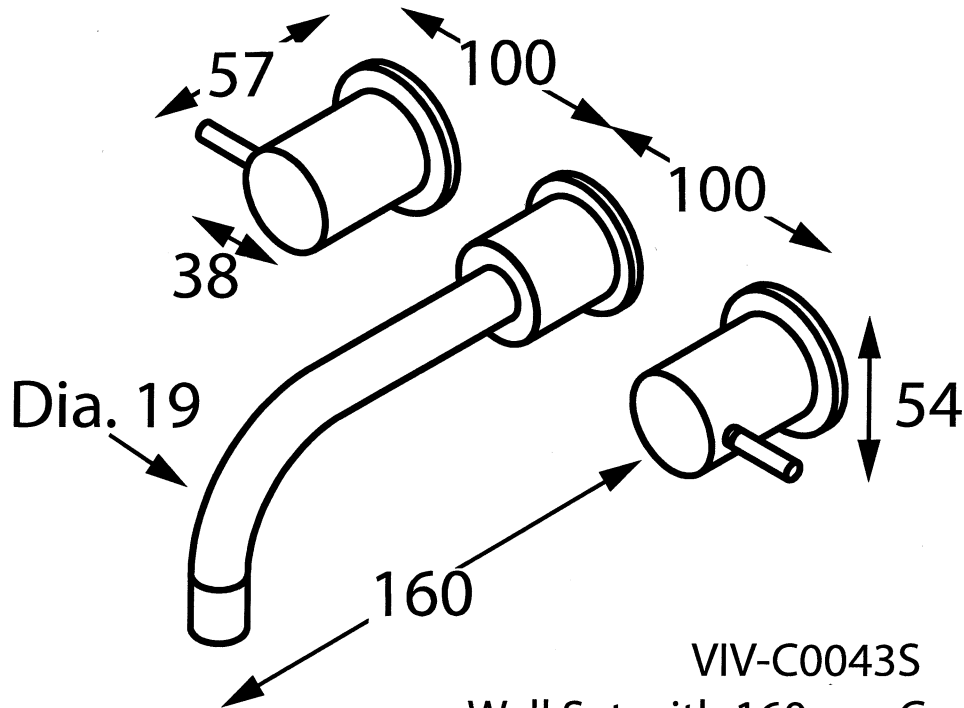

# Geo Viva

VIV-C0043S  
Wall Set with 160mm Centre Spout

VIV-C004BP3S  
Wall Set with 160mm Centre Spout  
and Back Plate

Accent International

NSW: 3/3 Warrah Street Chatswood 2067 P: 02 9882 2633 F: 02 9882 2644