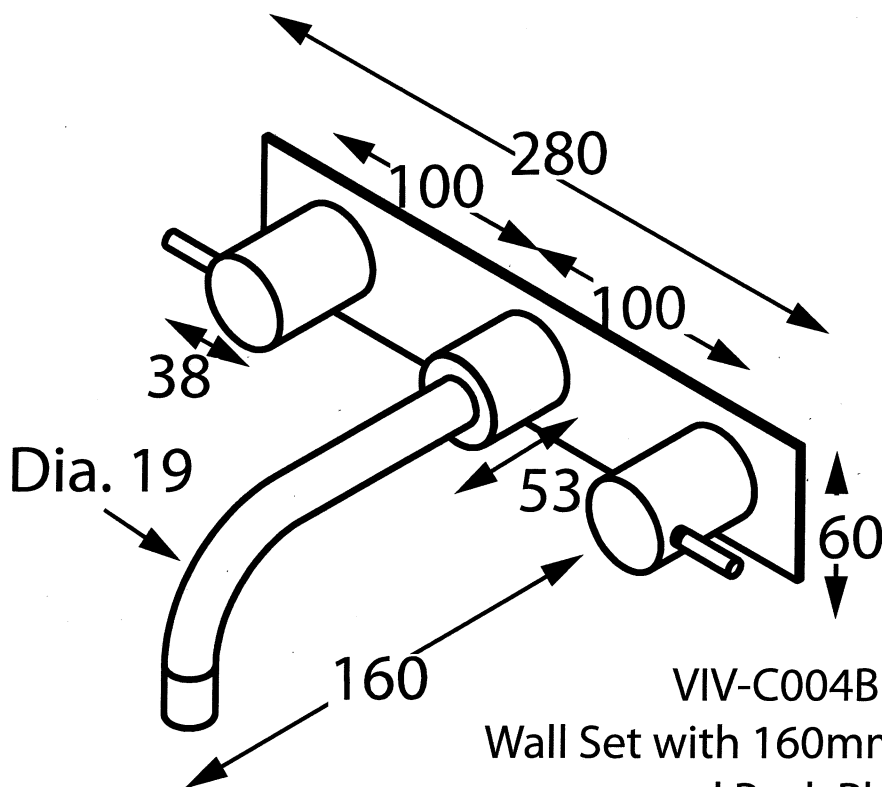

# Geo Viva

VIV-C0043S  
Wall Set with 160mm Centre Spout

VIV-C004BP3S  
Wall Set with 160mm Centre Spout  
and Back Plate

Accent International

NSW: 3/3 Warrah Street Chatswood 2067 P: 02 9882 2633 F: 02 9882 2644