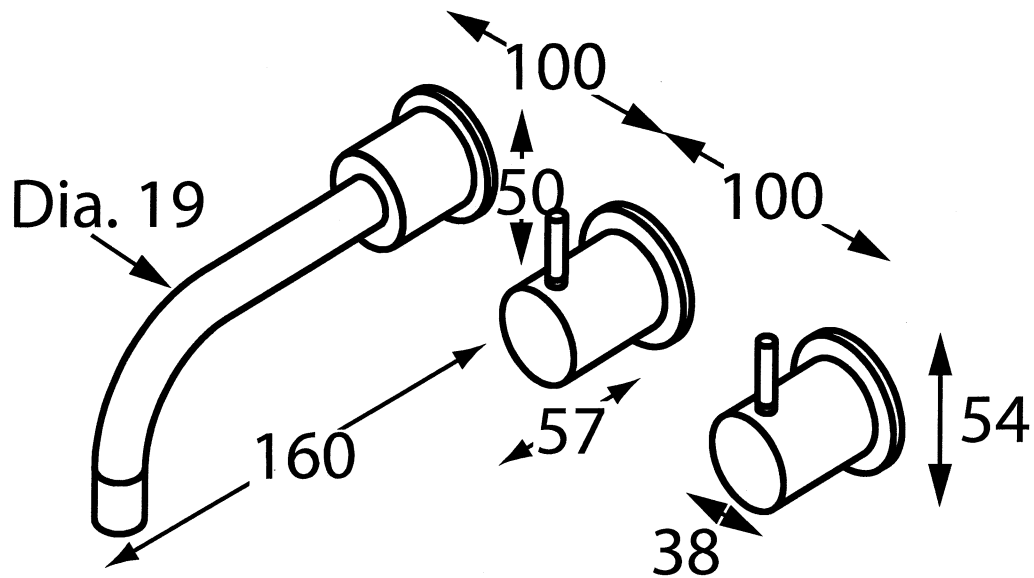

VIV-C004BP3S
Wall Set with 160mm Centre Spout
and Back Plate

Accent

Geo Viva

VIV-C0033S

Wall Set with 160mm Offset Spout