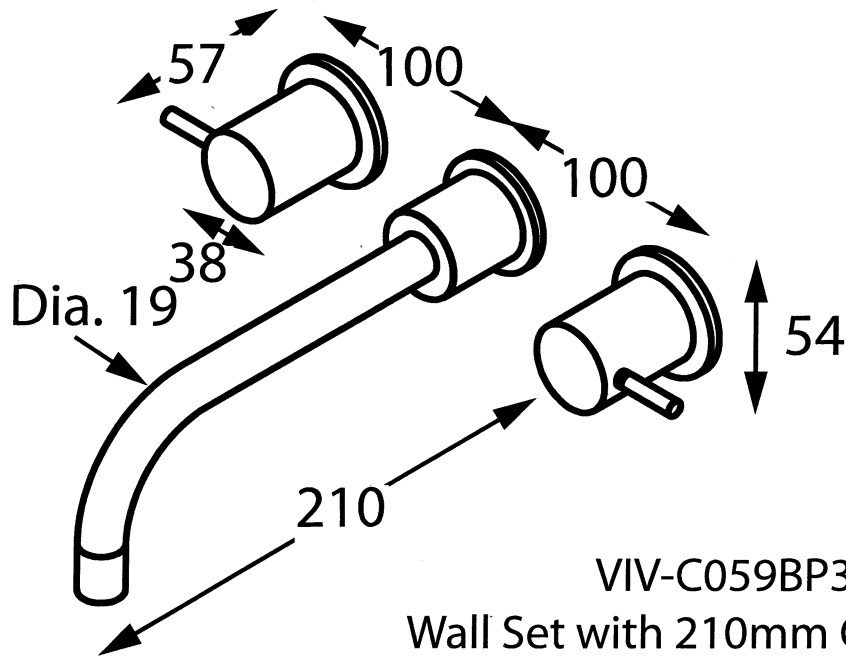

Accent

Geo Viva