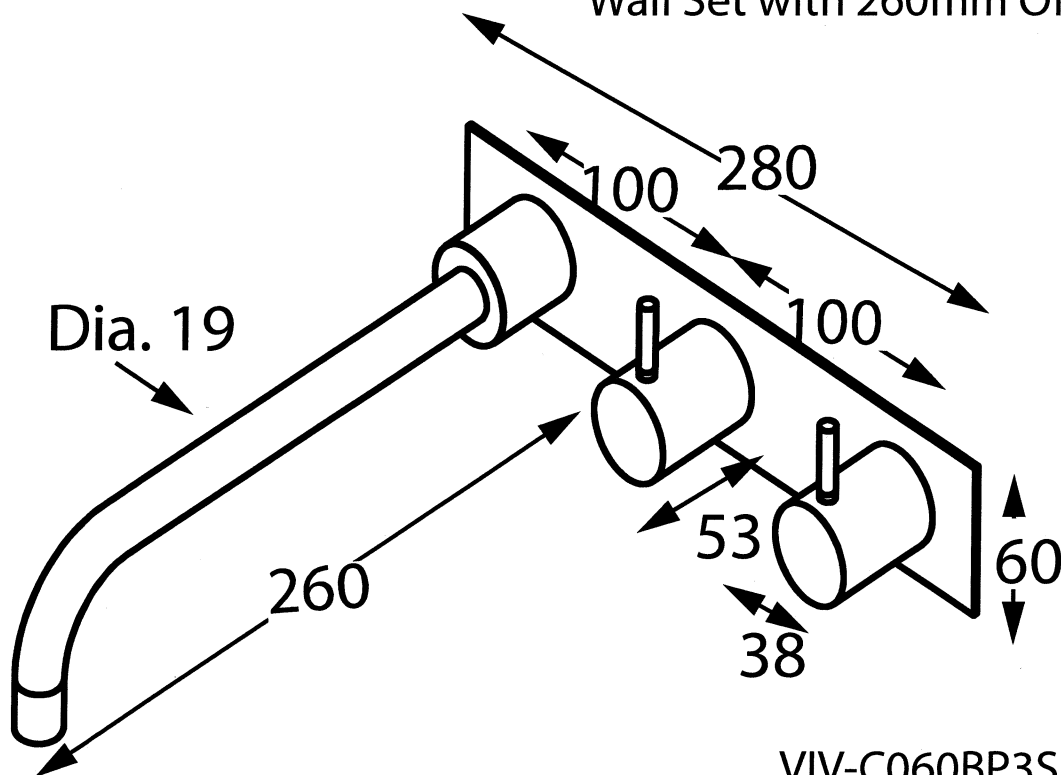

Wall Set with 260mm Offset Spout
and Back Plate

Accent International

NSW: 3/3 Warrah Street Chatswood 2067 P: 02 9882 2633 F: 02 9882 2644

VIC: 3 Balmain Street Richmond 3121 P: 03 9428 8999 F: 03 9428 2499

Email: info@accenttapware.com.au Web: www.accenttapware.com.au