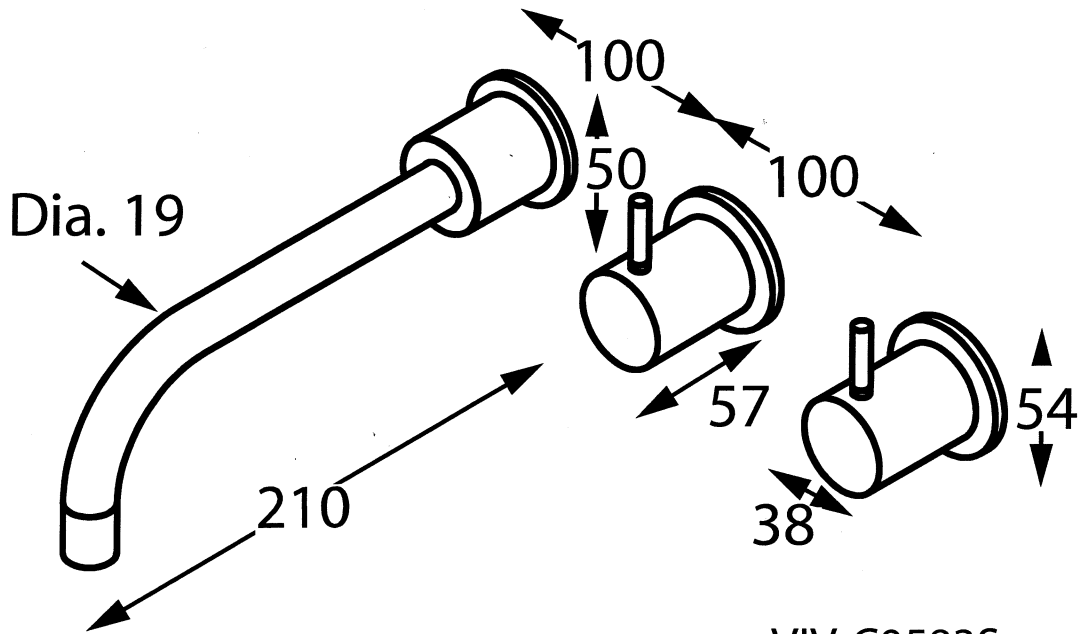

Accent

Geo Viva

VIV-C0583S

Wall Set with 210mm Offset Spout