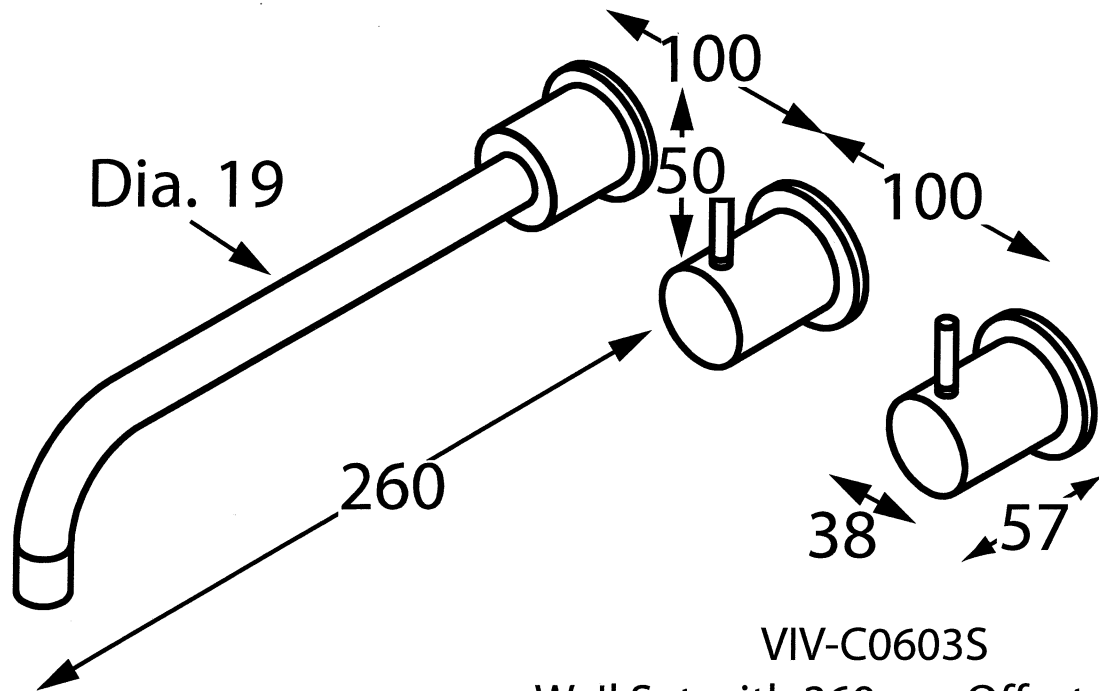

Accent

Geo Viva

Wall Set with 260mm Offset Spout