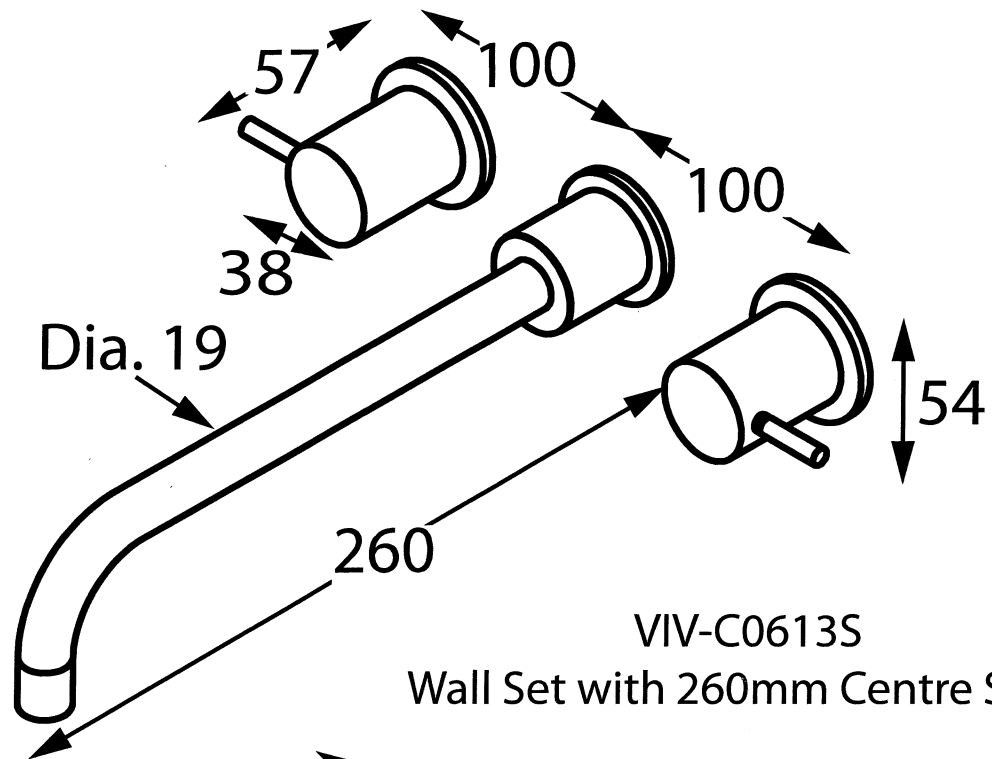

Accent

Geo Viva