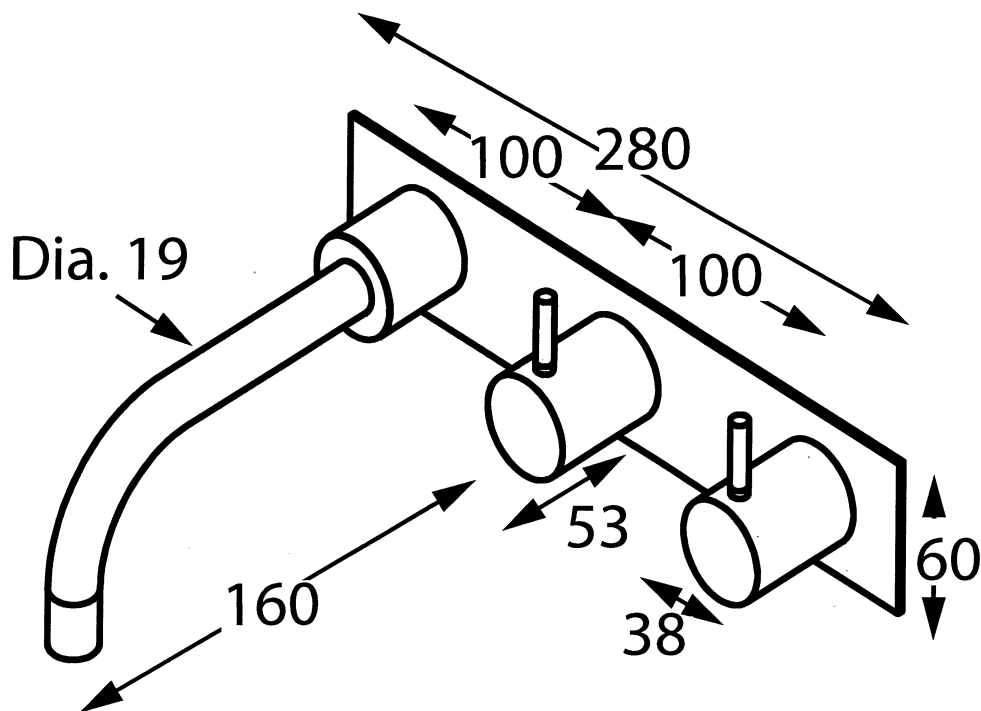

# Geo Viva

VIV-C0033S

Wall Set with 160mm Offset Spout

VIV-C003BP3S

Wall Set with 160mm Offset Spout  
and Back Plate

Accent International

NSW: 3/3 Warrah Street Chatswood 2067 P: 02 9882 2633 F: 02 9882 2644