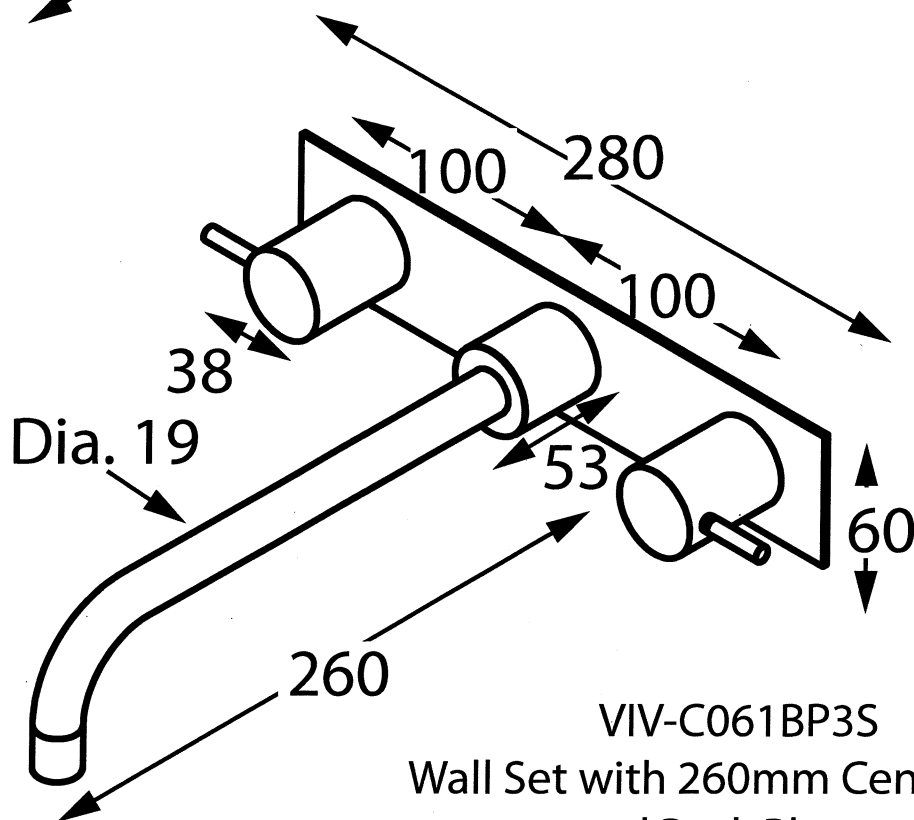

# Geo Viva

VIV-C0613S  
Wall Set with 260mm Centre Spout

VIV-C061BP3S  
Wall Set with 260mm Centre Spout  
and Back Plate

Accent International

NSW: 3/3 Warrah Street Chatswood 2067 P: 02 9882 2633 F: 02 9882 2644