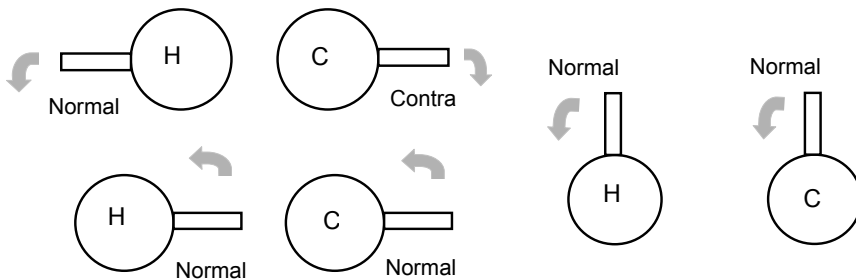

Accent Tapware Pty Ltd
3/3 Warrah Street, Chatswood NSW 2067
Phone: 02 9882 2633 Fax: 02 9882 2644
Email: info@accenttapware.com.au
Web: www.accenttapware.com.au

GEO VIVA SPOUTS		CHROME	SATIN CHROME
	DESCRIPTION	CODE	CODE
	Floor Spout 935mm high	VIV-CFMS	VIV-SFMS
	Bath / Spa Spout 32mm Ø	VIV-CBSS	VIV-SBSS

GEO VIVA HANDLE ROTATIONS

SAME FOR ALL LEVER HANDLES