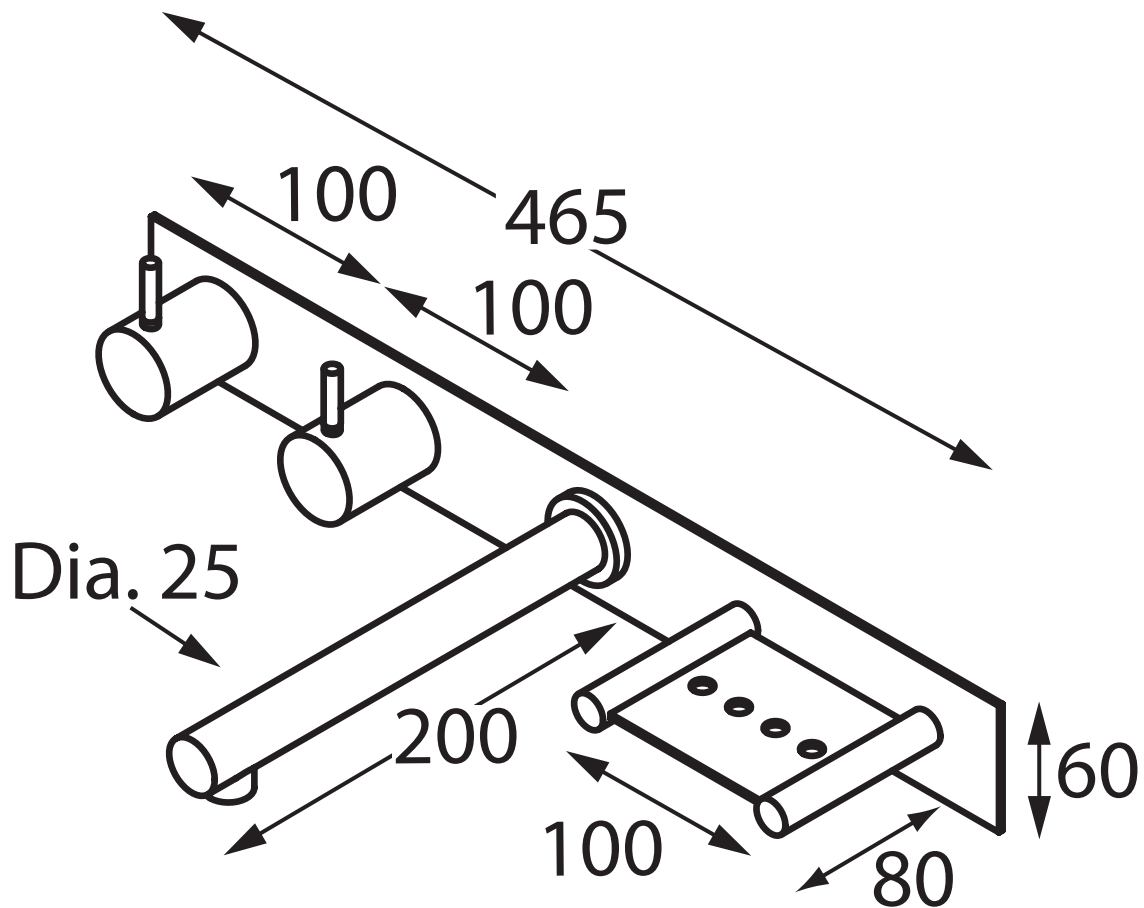

Accent

Geo Viva

VIV-C003BPMV3S

Recess Adaptors with Extended Back Plate and Soap Holder

Accent International

NSW: 3/3 Warrah Street Chatswood 2067 P: 02 9882 2633 F: 02 9882 2644

VIC: 3 Balmain Street Richmond 3121 P: 03 9428 8999 F: 03 9428 2499