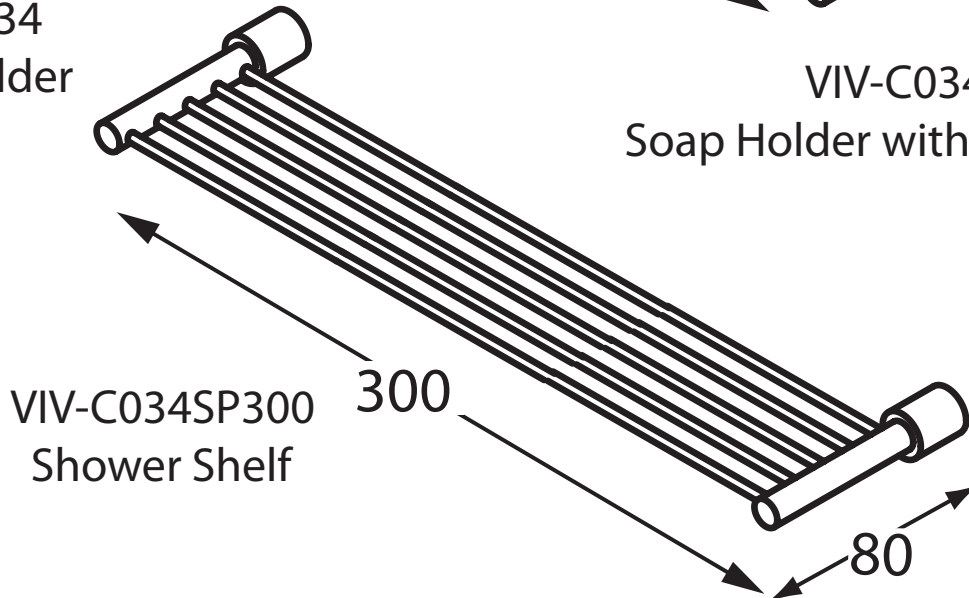

# Geo Viva

VIV-C034  
Soap Holder

VIV-C034BP  
Soap Holder with Back Plate

VIV-C034SP300  
Shower Shelf

VIV-C034H  
Soap Shelf

VIV-C034HBP  
Soap Shelf with Back Plate

Accent International  
NSW: 3/3 Warrah Street Chatswood 2067 P: 02 9882 2633 F: 02 9882 2644  
VIC: 3 Balmain Street Richmond 3121 P: 03 9428 8999 F: 03 9428 2499  
Email: [info@accenttapware.com.au](mailto:info@accenttapware.com.au) Web: [www.accenttapware.com.au](http://www.accenttapware.com.au)