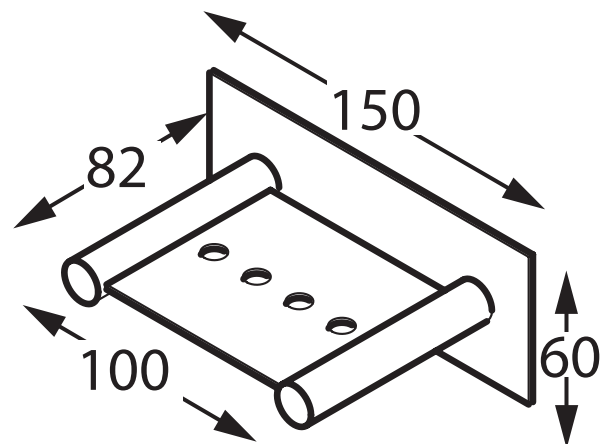

# Geo Viva

VIV-C034  
Soap Holder

VIV-C034BP  
Soap Holder with Back Plate

VIV-C034SP300  
Shower Shelf

VIV-C034H  
Soap Shelf

VIV-C034HBP  
Soap Shelf with Back Plate

Accent International  
NSW: 3/3 Warrah Street Chatswood 2067 P: 02 9882 2633 F: 02 9882 2644  
VIC: 3 Balmain Street Richmond 3121 P: 03 9428 8999 F: 03 9428 2499  
Email: [info@accenttapware.com.au](mailto:info@accenttapware.com.au) Web: [www.accenttapware.com.au](http://www.accenttapware.com.au)