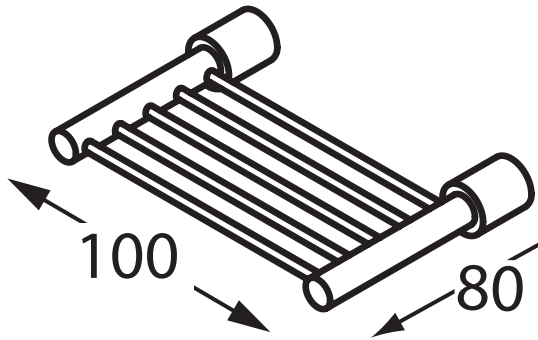

# Geo Viva

VIV-C034  
Soap Holder

VIV-C034BP  
Soap Holder with Back Plate

VIV-C034SP300  
Shower Shelf

VIV-C034H  
Soap Shelf

VIV-C034HBP  
Soap Shelf with Back Plate

Accent International  
NSW: 3/3 Warrah Street Chatswood 2067 P: 02 9882 2633 F: 02 9882 2644  
VIC: 3 Balmain Street Richmond 3121 P: 03 9428 8999 F: 03 9428 2499  
Email: [info@accenttapware.com.au](mailto:info@accenttapware.com.au) Web: [www.accenttapware.com.au](http://www.accenttapware.com.au)