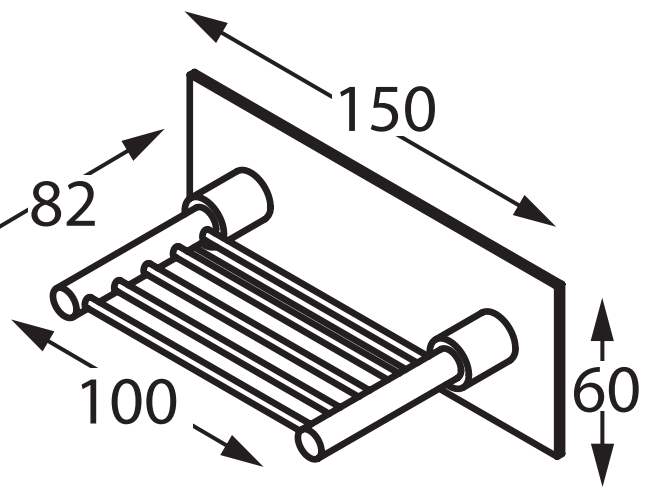

# Geo Viva

VIV-C034  
Soap Holder

VIV-C034BP  
Soap Holder with Back Plate

VIV-C034SP300  
Shower Shelf

VIV-C034H  
Soap Shelf

VIV-C034HBP  
Soap Shelf with Back Plate

Accent International  
NSW: 3/3 Warrah Street Chatswood 2067 P: 02 9882 2633 F: 02 9882 2644  
VIC: 3 Balmain Street Richmond 3121 P: 03 9428 8999 F: 03 9428 2499  
Email: [info@accenttapware.com.au](mailto:info@accenttapware.com.au) Web: [www.accenttapware.com.au](http://www.accenttapware.com.au)