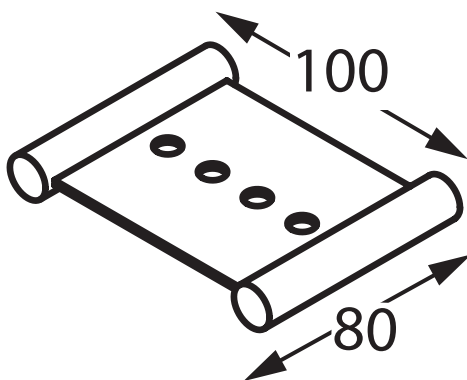

# Geo Viva

VIV-C034  
Soap Holder

VIV-C034BP  
Soap Holder with Back Plate

VIV-C034SP300  
Shower Shelf

VIV-C034H  
Soap Shelf

VIV-C034HBP  
Soap Shelf with Back Plate

Accent International  
NSW: 3/3 Warrah Street Chatswood 2067 P: 02 9882 2633 F: 02 9882 2644  
VIC: 3 Balmain Street Richmond 3121 P: 03 9428 8999 F: 03 9428 2499  
Email: [info@accenttapware.com.au](mailto:info@accenttapware.com.au) Web: [www.accenttapware.com.au](http://www.accenttapware.com.au)