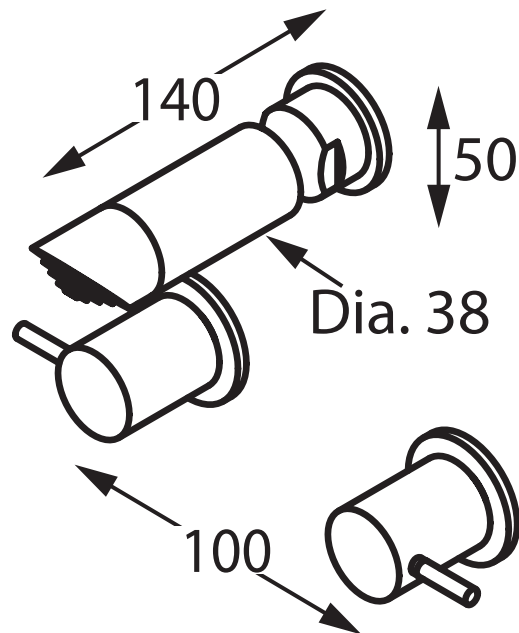

Accent

Geo Viva

VIV-C0073S

Shower Set with Standard Shower Rose

VIV-C007BP3S

Shower Set with Standard Shower Rose
and Back Plate

Accent International

NSW: 3/3 Warrah Street Chatswood 2067 P: 02 9882 2633 F: 02 9882 2644