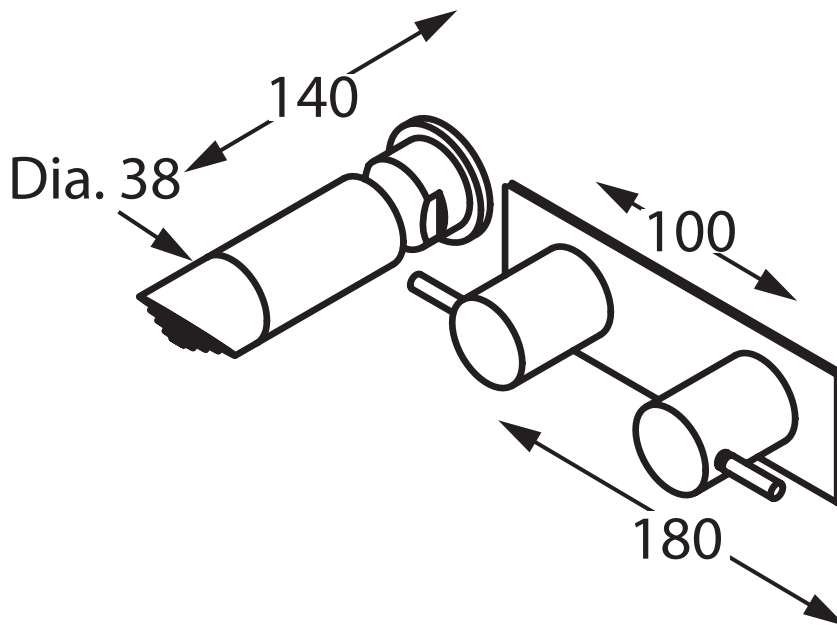

Accent

Geo Viva

VIV-C0073S

Shower Set with Standard Shower Rose

VIV-C007BP3S

Shower Set with Standard Shower Rose
and Back Plate

Accent International

NSW: 3/3 Warrah Street Chatswood 2067 P: 02 9882 2633 F: 02 9882 2644