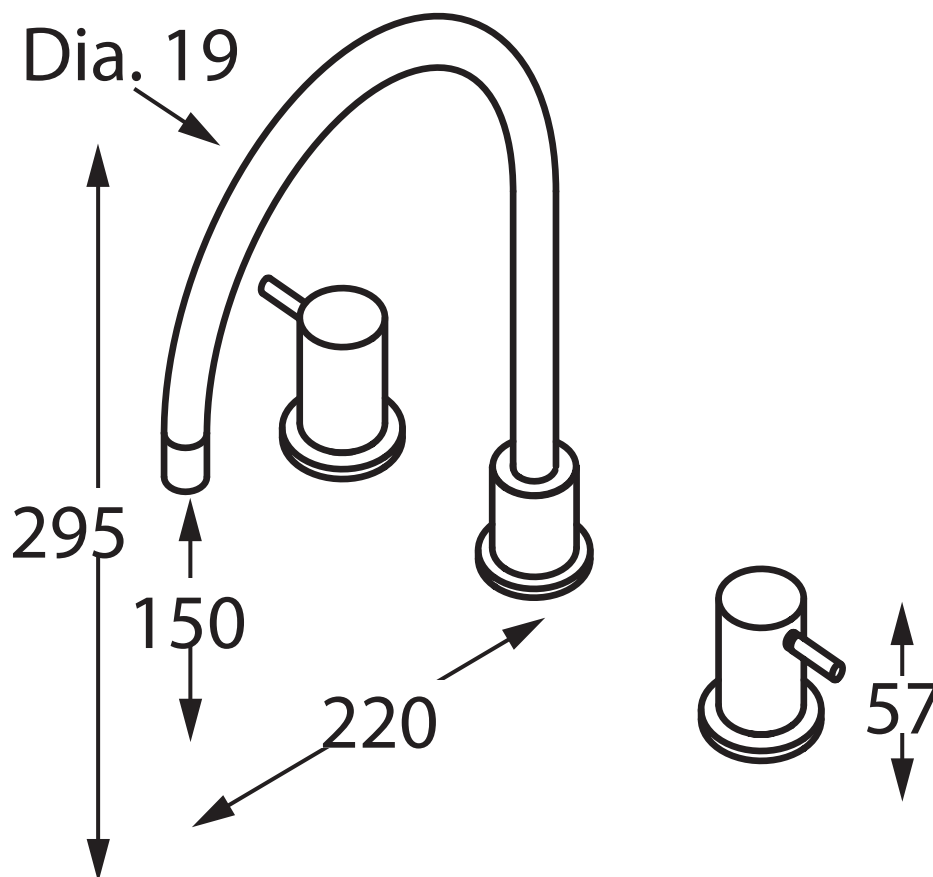

# Accent

Geo Viva

VIV-C005 Hob Bath Set  
VIV-C006 Hob Bath Set with Basin Bodies  
VIV-C0163S Kitchen Sink Hob Set

Accent International  
NSW: 3/3 Warrah Street Chatswood 2067 P: 02 9882 2633 F: 02 9882 2644  
VIC: 3 Balmain Street Richmond 3121 P: 03 9428 8999 F: 03 9428 2499  
Email: [info@accenttapware.com.au](mailto:info@accenttapware.com.au) Web: [www.accenttapware.com.au](http://www.accenttapware.com.au)