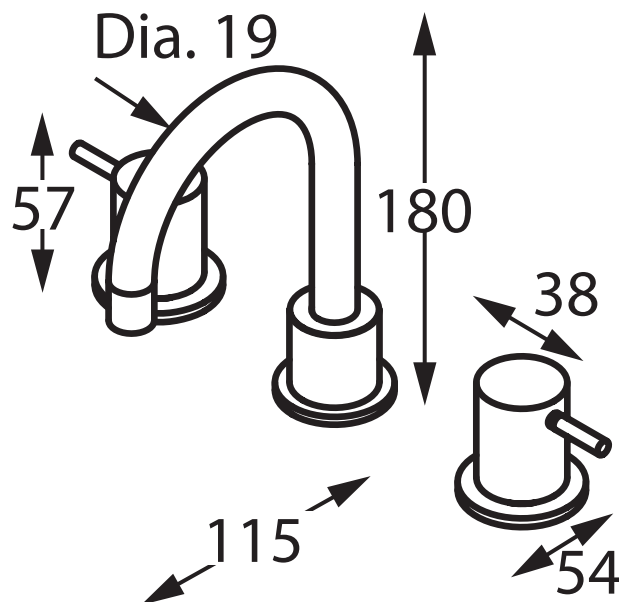

Accent

Geo Viva

VIV-C0013S

Basin Set with Fixed Spout

VIV-C0023S

Basin Set with Swivel Spout

Accent International

NSW: 3/3 Warrah Street Chatswood 2067 P: 02 9882 2633 F: 02 9882 2644