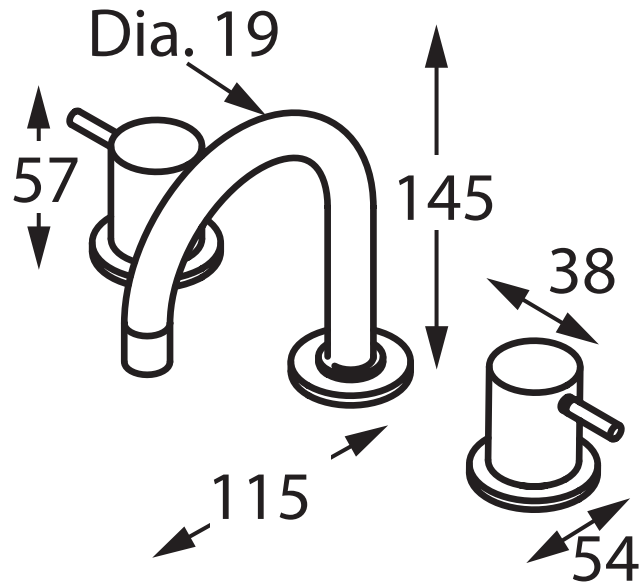

Accent

Geo Viva

VIV-C0013S

Basin Set with Fixed Spout

VIV-C0023S

Basin Set with Swivel Spout

Accent International

NSW: 3/3 Warrah Street Chatswood 2067 P: 02 9882 2633 F: 02 9882 2644