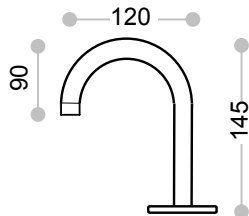

*Insert Handle Codes .**RB** Round Bar .**SB** Sq

Shower Set Universal 3/4 Contra Cold and Normal Hot 1/4 Contra Cold and Normal Hot	GEO-C038.RB GEO-C038.SB GEO-C038.D GEO-C038 1/4.*
Shower Rose Standard	GEO-C0173S
Shower Rose Universal	GEO-C018
Shower Rose Speakman	ACC-C037
Recess Adaptors Pair (Top Assemblies) 3/4 Contra Cold and Normal Hot 1/4 Contra Cold and Normal Hot	GEO-C041.RB GEO-C041.SB GEO-C041.D GEO-C041 1/4.*
Recess Adaptors Pair (Top Assemblies) 3/4 Normal Cold and Normal Hot 1/4 Normal Cold and Normal Hot	GEO-C043.RB GEO-C043.SB GEO-C043.D GEO-C043 1/4.*
Sink Wall Set 260mm Spout 3/4 Contra Cold and Normal Hot 1/4 Contra Cold and Normal Hot	GEO-C015.RB3S GEO-C015.SB3S GEO-C015.D3S GEO-C015 1/4.*
Kitchen Sink Hob Set 220mm Spout 3/4 Contra Cold and Normal Hot 1/4 Contra Cold and Normal Hot	GEO-C016.RB3S GEO-C016.SB3S GEO-C016.D3S GEO-C016 1/4.*
Washing Machine Cocks Pair 3/4 Contra Cold and Normal Hot	GEO-C045.RB GEO-C045.SB GEO-C045.D

*Insert Handle Codes .**RB** Round Bar .**SB** Sq

GEO HANDLE ROTATIONS

SAME FOR ALL LEVER HANDLES

DESCRIPTION	CHROME CODE
Basin Spout 115mm Curved Fixed	GEO-C0103S

Basin Spout 115mm Curved Swivel	GEO-C0113S
Basin Spout 145mm Flat Top Fixed	GEO-C0793S
Basin Spout 145mm Flat Top Swivel	GEO-C0803S
Bath Spout (Tube-Type) 150mm	GEO-C013T
200mm	GEO-C003T
250mm	GEO-C012T
Basin Spout (Tube-Type) 150mm	GEO-C013T3S
200mm	GEO-C003T3S
250mm	GEO-C012T3S
Bath Spout (Bar-Type) 150mm X 30mm Ø	GEO-C013
200mm X 30mm Ø	GEO-C003
250mm X 30mm Ø	GEO-C012
Basin Spout (Bar-Type) 150mm X 30mm Ø	GEO-C0133S
200mm X 30mm Ø	GEO-C0033S
250mm X 30mm Ø	GEO-C0123S