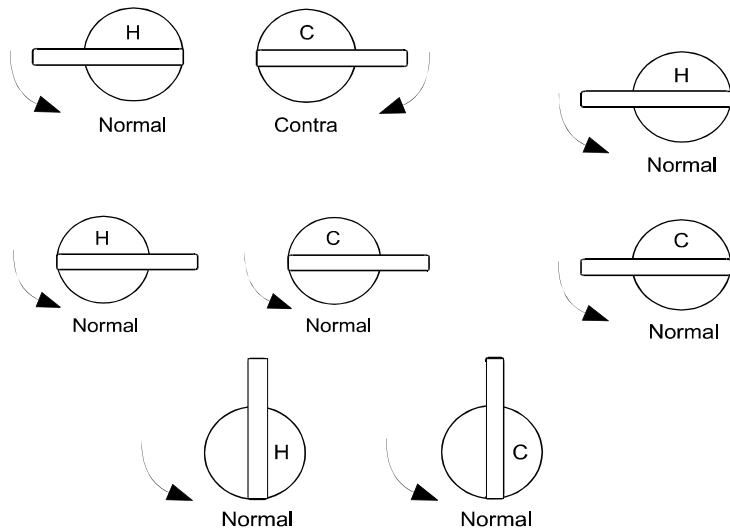

1/4 Contra Cold and Normal Hot	GEO-C045 1/4.*
Cistern Cock Right Angle 3/4 Contra Cold	GEO-C019.RB GEO-C019.SB GEO-C019.D
1/4 Contra Cold	GEO-C019 1/4.*
Bidette Set Spout Type 3/4 Contra Cold and Normal Hot	GEO-C024.RB GEO-C024.SB GEO-C024.D
1/4 Contra Cold and Normal Hot	GEO-C024 1/4.*

*Insert Handle Codes .**RB** Round Bar .**SB** Sq

GEO HANDLE ROTATIONS

SAME FOR ALL LEVER HANDLES

DESCRIPTION	CHROME CODE
Basin Spout 115mm Curved Fixed	GEO-C0103S