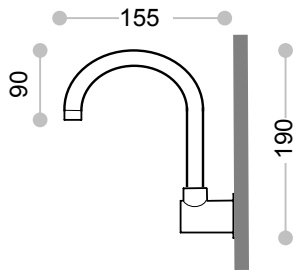

*Insert Handle Codes .**RB** Round Bar .**SB** Sq

Shower Set Universal 3/4 Contra Cold and Normal Hot 1/4 Contra Cold and Normal Hot	GEO-C038.RB GEO-C038.SB GEO-C038.D GEO-C038 1/4.*
Shower Rose Standard	GEO-C0173S
Shower Rose Universal	GEO-C018
Shower Rose Speakman	ACC-C037
Recess Adaptors Pair (Top Assemblies) 3/4 Contra Cold and Normal Hot 1/4 Contra Cold and Normal Hot	GEO-C041.RB GEO-C041.SB GEO-C041.D GEO-C041 1/4.*
Recess Adaptors Pair (Top Assemblies) 3/4 Normal Cold and Normal Hot 1/4 Normal Cold and Normal Hot	GEO-C043.RB GEO-C043.SB GEO-C043.D GEO-C043 1/4.*
Sink Wall Set 260mm Spout 3/4 Contra Cold and Normal Hot 1/4 Contra Cold and Normal Hot	GEO-C015.RB3S GEO-C015.SB3S GEO-C015.D3S GEO-C015 1/4.*
Kitchen Sink Hob Set 220mm Spout 3/4 Contra Cold and Normal Hot 1/4 Contra Cold and Normal Hot	GEO-C016.RB3S GEO-C016.SB3S GEO-C016.D3S GEO-C016 1/4.*
Washing Machine Cocks Pair 3/4 Contra Cold and Normal Hot	GEO-C045.RB GEO-C045.SB GEO-C045.D

*Insert Handle Codes .**RB** Round Bar .**SB** Sq

GEO HANDLE ROTATIONS

SAME FOR ALL LEVER HANDLES

DESCRIPTION	CHROME CODE
Basin Spout 115mm Curved Fixed	GEO-C0103S

Basin Spout 115mm Curved Swivel	GEO-C0113S
Basin Spout 145mm Flat Top Fixed	GEO-C0793S
Basin Spout 145mm Flat Top Swivel	GEO-C0803S
Bath Spout (Tube-Type) 150mm	GEO-C013T
200mm	GEO-C003T
250mm	GEO-C012T
Basin Spout (Tube-Type) 150mm	GEO-C013T3S
200mm	GEO-C003T3S
250mm	GEO-C012T3S
Bath Spout (Bar-Type) 150mm X 30mm Ø	GEO-C013
200mm X 30mm Ø	GEO-C003
250mm X 30mm Ø	GEO-C012
Basin Spout (Bar-Type) 150mm X 30mm Ø	GEO-C0133S
200mm X 30mm Ø	GEO-C0033S
250mm X 30mm Ø	GEO-C0123S

	<p>Hob Spout 220mm Curved Swivel</p>	<p>GEO-C076</p>
	<p>Hob Spout 220mm Flat Top Swivel</p>	<p>GEO-C077</p>
	<p>Wall Sink Spout Curved Swivel 260mm from wall to ctr of aerator</p>	<p>GEO-C0723S</p>
	<p>Wall Sink Spout Flat Top Swivel 260mm from wall to ctr of aerator</p>	<p>GEO-C0783S</p>
	<p>Wall Spout Flat Top Swivel 175mm from wall to ctr of aerator</p>	<p>GEO-C0463S</p>