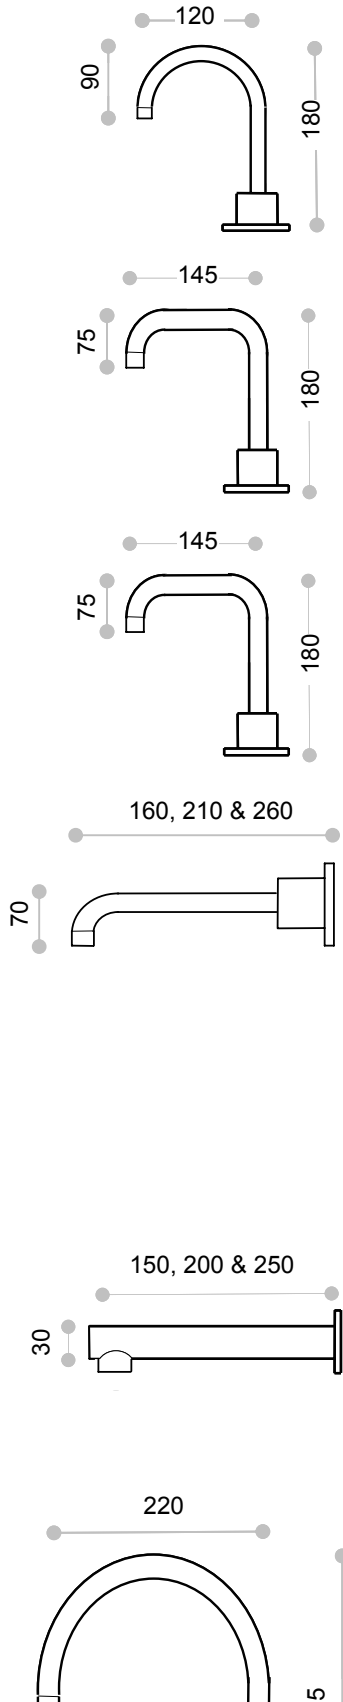

TAPWARE

DESCRIPTION	CHROME CODE
Basin Set incl. 115mm Curved Fixed Spout 3/4 Contra Cold and Normal Hot 1/4 Contra Cold and Normal Hot	GEO-C001.RB3S GEO-C001.SB3S GEO-C001.D3S GEO-C001 1/4.*
Basin Set incl 115mm Curved Swivel Spout 3/4 Contra Cold and Normal Hot 1/4 Contra Cold and Normal Hot	GEO-C002.RB3S GEO-C002.SB3S GEO-C002.D3S GEO-C002 1/4.*
Bath Set incl. 150mm Wall Spout and Recess Adaptors 3/4 Contra Cold and Normal Hot 1/4 Contra Cold and Normal Hot	GEO-C004.RB GEO-C004.SB GEO-C004.D GEO-C004 1/4.*
Basin Set incl. 150mm Wall Spout and Recess Adaptors 3/4 Contra Cold and Normal Hot 1/4 Contra Cold and Normal Hot	GEO-C004.RB3S GEO-C004.SB3S GEO-C004.D3S GEO-C004 1/4.*
Bath Set Hob Mounted 220mm Swivel Spout and Recess Adaptors 3/4 Contra Cold and Normal Hot 1/4 Contra Cold and Normal Hot	GEO-C005.RB GEO-C005.SB GEO-C005.D GEO-C005 1/4.*
Bath Set Hob Mounted 220mm Swivel Spout and Recess Adaptors incl. Basin Body Set 3/4 Contra Cold and Normal Hot 1/4 Contra Cold and Normal Hot	GEO-C006.RB GEO-C006.SB GEO-C006.D GEO-C006 1/4.*

*Insert Handle Codes .**RB** Round Bar .**SB** Sq

GEO HANDLE ROTATIONS

SAME FOR ALL LEVER HANDLES

DESCRIPTION	CHROME CODE
Basin Spout 115mm Curved Fixed	GEO-C0103S

Basin Spout 115mm Curved Swivel	GEO-C0113S
Basin Spout 145mm Flat Top Fixed	GEO-C0793S
Basin Spout 145mm Flat Top Swivel	GEO-C0803S
Bath Spout (Tube-Type) 150mm	GEO-C013T
200mm	GEO-C003T
250mm	GEO-C012T
Basin Spout (Tube-Type) 150mm	GEO-C013T3S
200mm	GEO-C003T3S
250mm	GEO-C012T3S
Bath Spout (Bar-Type) 150mm X 30mm Ø	GEO-C013
200mm X 30mm Ø	GEO-C003
250mm X 30mm Ø	GEO-C012
Basin Spout (Bar-Type) 150mm X 30mm Ø	GEO-C0133S
200mm X 30mm Ø	GEO-C0033S
250mm X 30mm Ø	GEO-C0123S