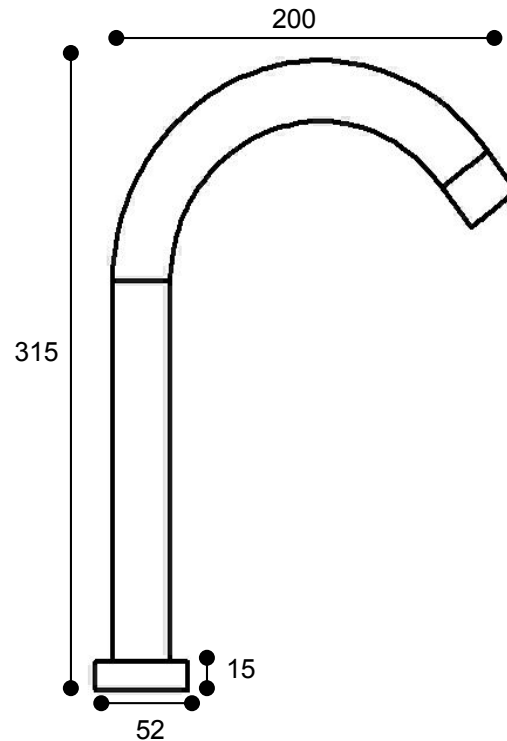

Accent Geo Viva

VIV-CBSS
Bath or Spa Spout

Accent International

NSW: 3/3 Warrah Street, Chatswood 2067 P: 02 9882 2633 F: 02 9882 2644

VIC: 111 Canterbury Road Middle Park 3206 P: 03 9686 6555 F: 03 9686 1622

Email: info@accenttapware.com.au Web: www.accenttapware.com.au