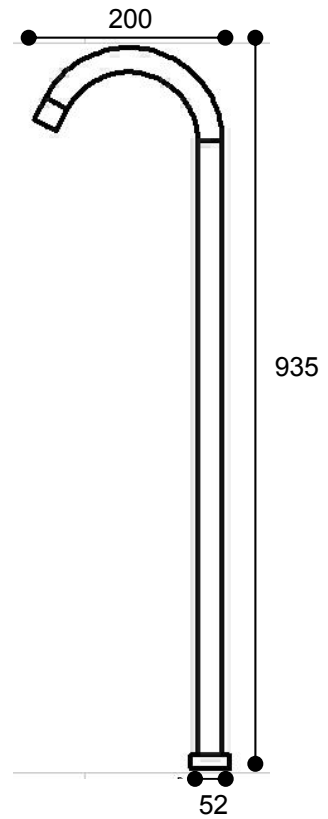

Accent Geo Viva

VIV-CFMS
Floor Mounted Spout

Accent International
NSW: 3/3 Warrah Street, Chatswood 2067 P: 02 9882 2633 F: 02 9882 2644
VIC: 111 Canterbury Road Middle Park 3206 P: 03 9686 6555 F: 03 9686 1622
Email: info@accenttapware.com.au Web: www.accenttapware.com.au