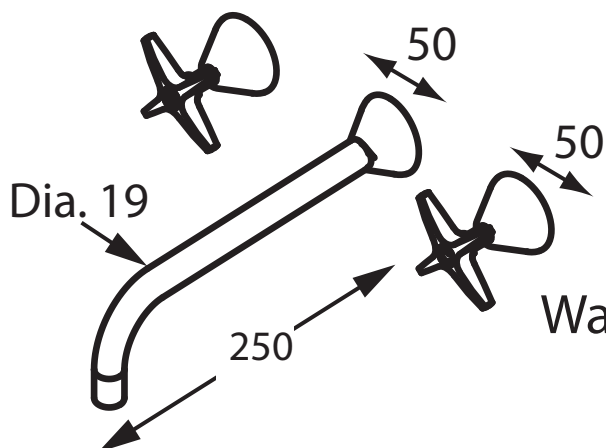

# Appeal

APP-C004 3/4N  
Wall Set with 150mm Fixed Spout

APP-C044 3/4N  
Wall Set with 200mm Fixed Spout

APP-C065 3/4N  
Wall Set with 250mm Fixed Spout

Accent International  
NSW: 3/3 Warrah Street Chatswood 2067 P: 02 9882 2633 F: 02 9882 2644  
Email: [info@accenttapware.com.au](mailto:info@accenttapware.com.au) Web: [www.accenttapware.com.au](http://www.accenttapware.com.au)