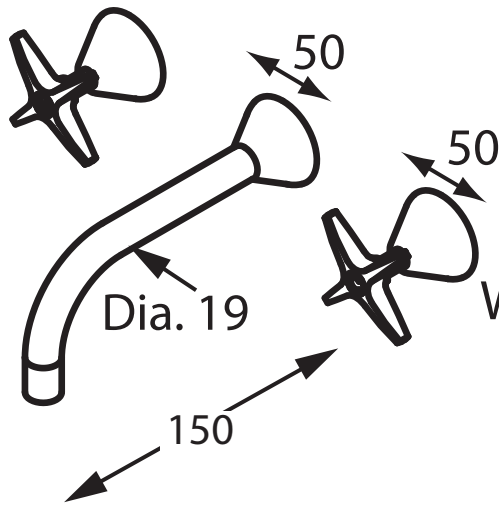

# Appeal

APP-C004 3/4N  
Wall Set with 150mm Fixed Spout

APP-C044 3/4N  
Wall Set with 200mm Fixed Spout

APP-C065 3/4N  
Wall Set with 250mm Fixed Spout

Accent International  
NSW: 3/3 Warrah Street Chatswood 2067 P: 02 9882 2633 F: 02 9882 2644  
Email: [info@accenttapware.com.au](mailto:info@accenttapware.com.au) Web: [www.accenttapware.com.au](http://www.accenttapware.com.au)