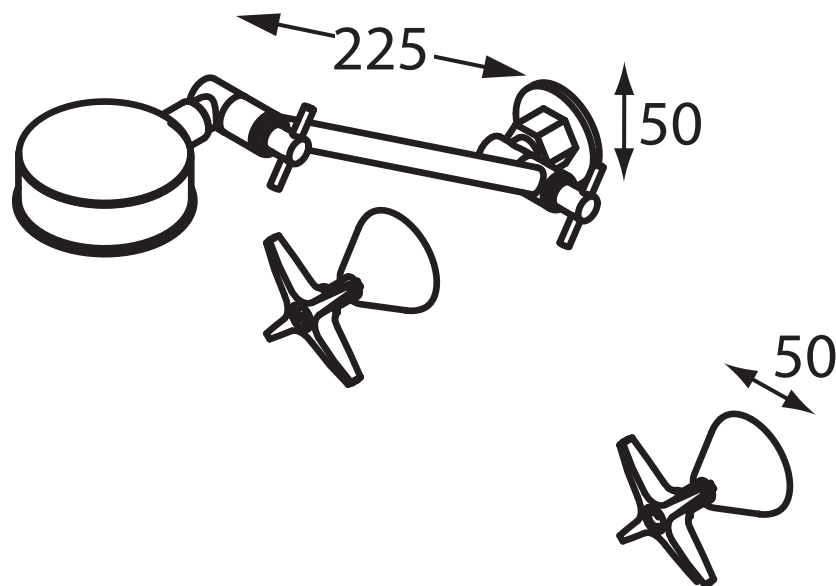

Accent

Appeal

APP-C038 3/4N3S
Universal Shower Set

Accent International

NSW: 3/3 Warrah Street Chatswood 2067 P: 02 9882 2633 F: 02 9882 2644

Email: info@accenttapware.com.au Web: www.accenttapware.com.au