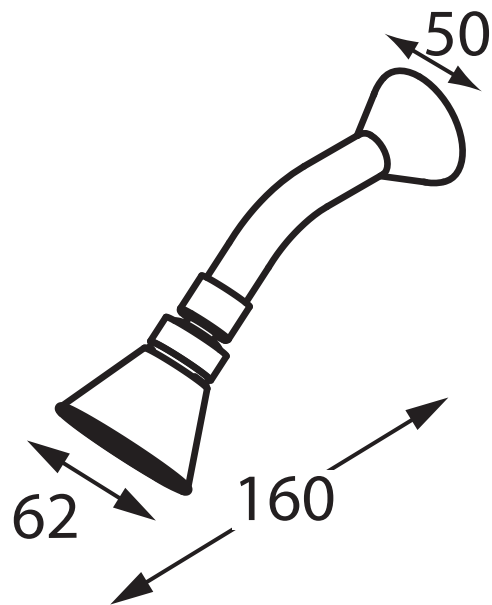

Accent

Appeal

APP-C0173S
Standard Shower

APP-C0183S
Universal Shower

Accent International
NSW: 3/3 Warrah Street Chatswood 2067 P: 02 9882 2633 F: 02 9882 2644
Email: info@accenttapware.com.au Web: www.accenttapware.com.au