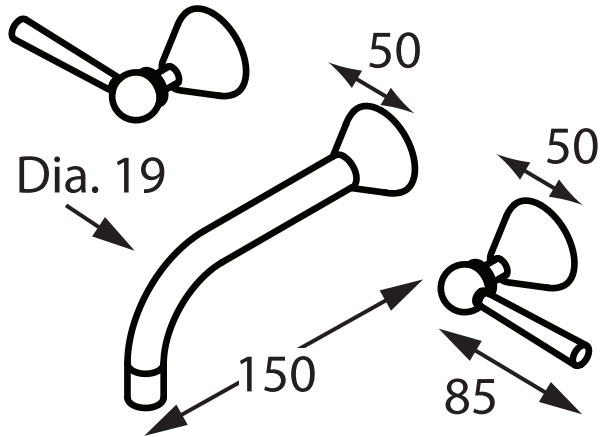

## Appeal Lever

APPL-C004  
Wall Set with  
150mm Fixed Spout

APPL-C044  
Wall Set with  
200mm Fixed Spout

APPL-C010  
Wall Set with  
250mm Fixed Spout

Accent International

NSW: 3/3 Warrah Street Chatswood 2067 P: 02 9882 2633 F: 02 9882 2644