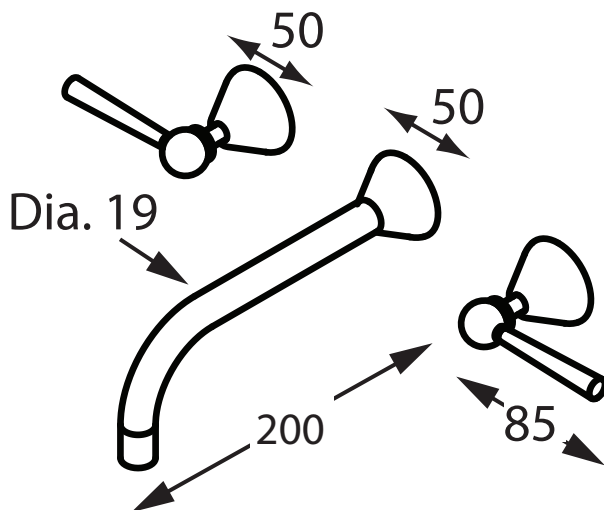

## Appeal Lever

APPL-C004  
Wall Set with  
150mm Fixed Spout

APPL-C044  
Wall Set with  
200mm Fixed Spout

APPL-C010  
Wall Set with  
250mm Fixed Spout

Accent International

NSW: 3/3 Warrah Street Chatswood 2067 P: 02 9882 2633 F: 02 9882 2644