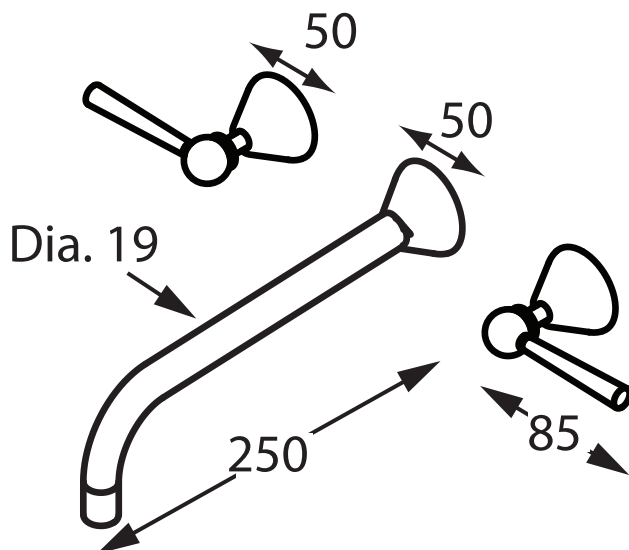

## Appeal Lever

APPL-C004  
Wall Set with  
150mm Fixed Spout

APPL-C044  
Wall Set with  
200mm Fixed Spout

APPL-C010  
Wall Set with  
250mm Fixed Spout

Accent International

NSW: 3/3 Warrah Street Chatswood 2067 P: 02 9882 2633 F: 02 9882 2644