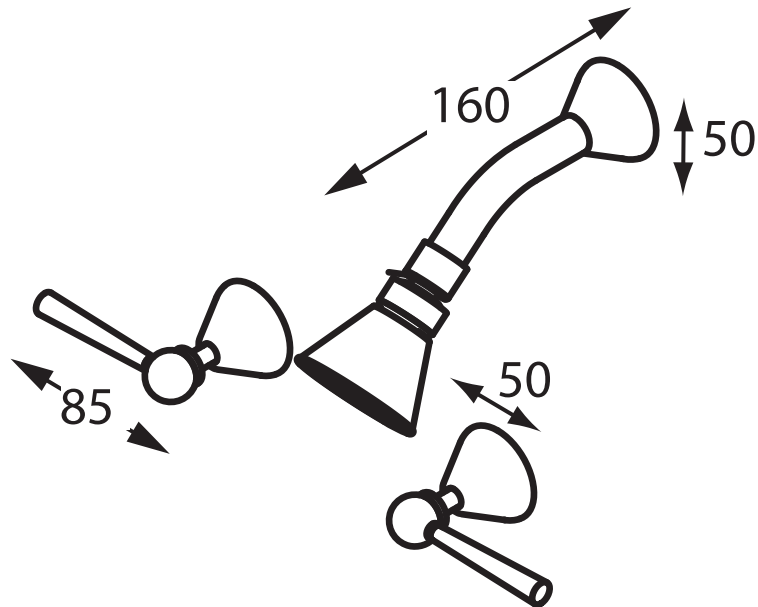

Accent

Appeal Lever

APPL-C0073S
Standard Shower Set

APPL-C0073S
Standard Shower Set

Accent International
NSW: 3/3 Warrah Street Chatswood 2067 P: 02 9882 2633 F: 02 9882 2644
VIC: 3 Balmain Street Richmond 3121 P: 03 9428 8999 F: 03 9428 2499
Email: info@accenttapware.com.au Web: www.accenttapware.com.au