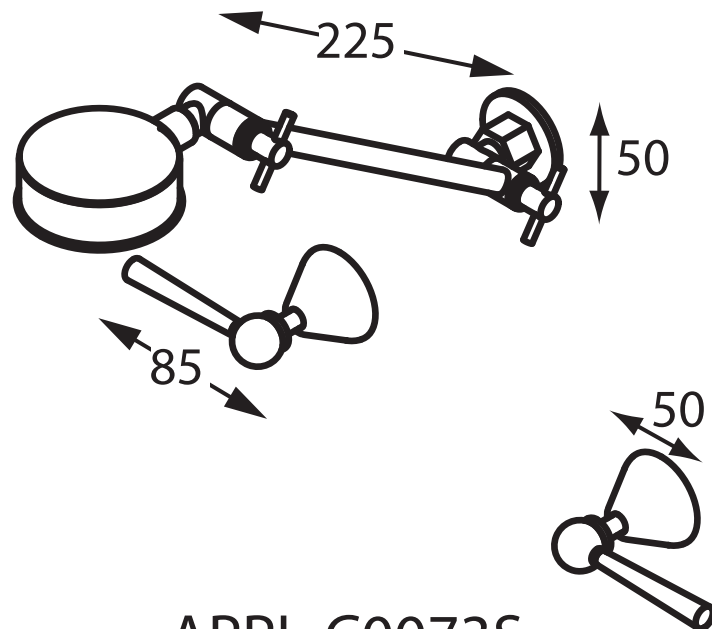

Accent

Appeal Lever

APPL-C0073S
Standard Shower Set

APPL-C0073S
Standard Shower Set

Accent International
NSW: 3/3 Warrah Street Chatswood 2067 P: 02 9882 2633 F: 02 9882 2644
VIC: 3 Balmain Street Richmond 3121 P: 03 9428 8999 F: 03 9428 2499
Email: info@accenttapware.com.au Web: www.accenttapware.com.au