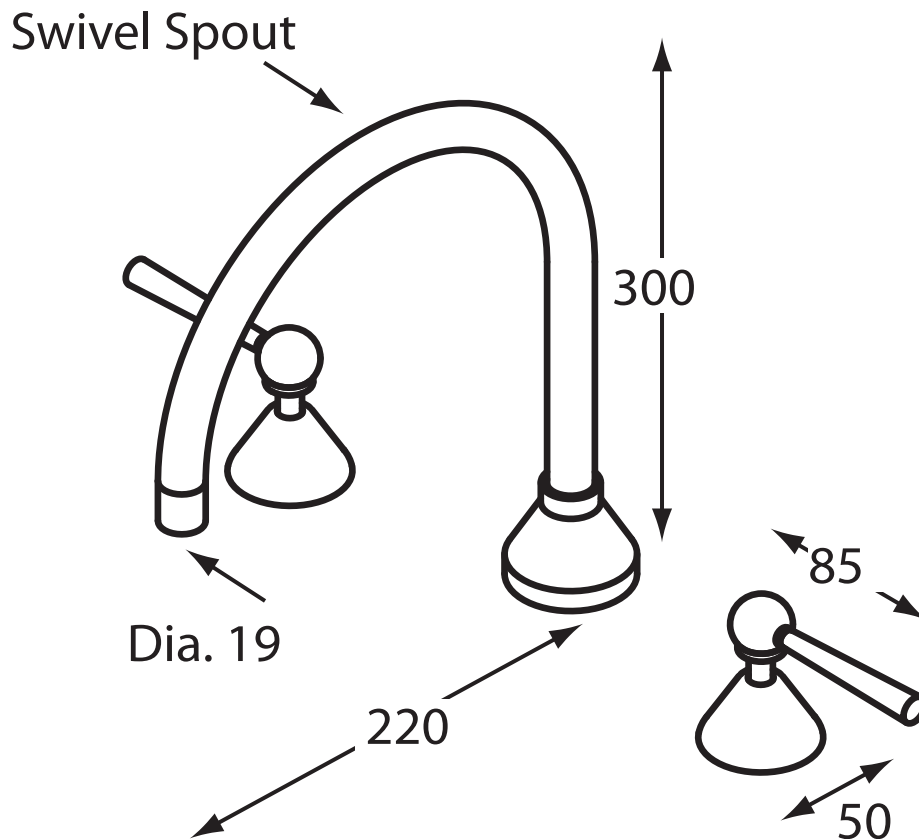

Accent

Appeal Lever

APPL-C005 (Bath Set),
APPL-C006 (Bath Set with Basin Bodies),
APPL-C016 (Kitchen Set)

Accent International

NSW: 3/3 Warrah Street Chatswood 2067 P: 02 9882 2633 F: 02 9882 2644

VIC: 3 Balmain Street Richmond 3121 P: 03 9428 8999 F: 03 9428 2499