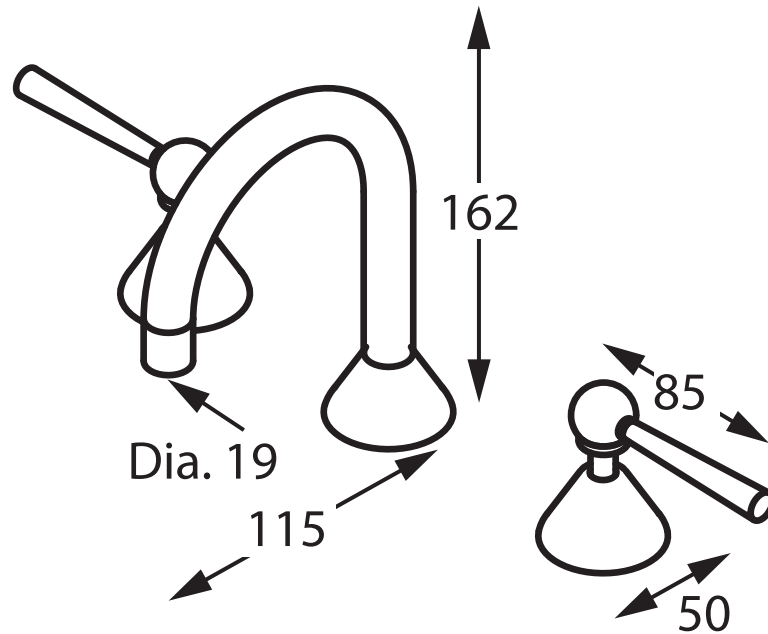

Accent

Appeal

APPL-C0013S

Basin Set with Fixed Spout

APPL-C0023S

Basin Set with Swivel Spout

Accent International

NSW: 3/3 Warrah Street Chatswood 2067 P: 02 9882 2633 F: 02 9882 2644