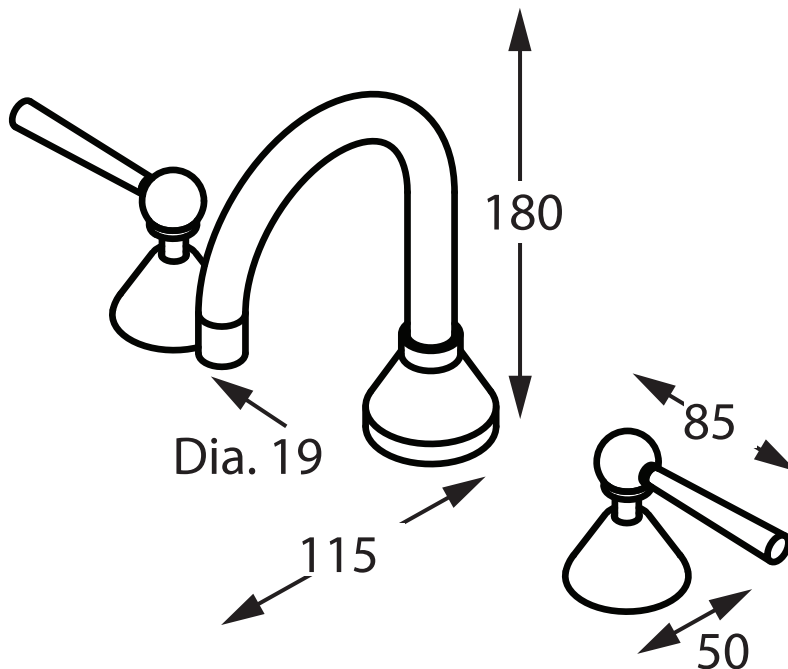

Accent

Appeal

APPL-C0013S

Basin Set with Fixed Spout

APPL-C0023S

Basin Set with Swivel Spout

Accent International

NSW: 3/3 Warrah Street Chatswood 2067 P: 02 9882 2633 F: 02 9882 2644