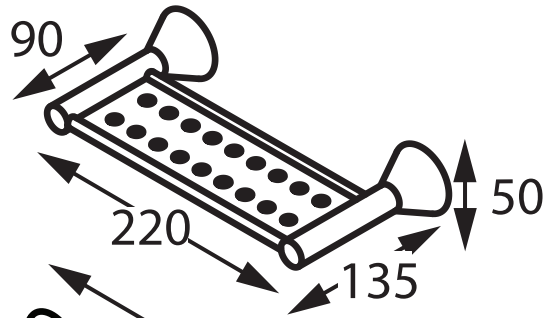

# Appeal

APP-C085  
Hotel Series Soap Shelf

APP-C046  
Hotel Series Soap Shelf

APP-C043  
Hotel Series Grab Rail

APP-C041  
Hotel Series Towel Rack

Accent International  
NSW: 3/3 Warrah Street Chatswood 2067 P: 02 9882 2633 F: 02 9882 2644  
Email: [info@accenttapware.com.au](mailto:info@accenttapware.com.au) Web: [www.accenttapware.com.au](http://www.accenttapware.com.au)