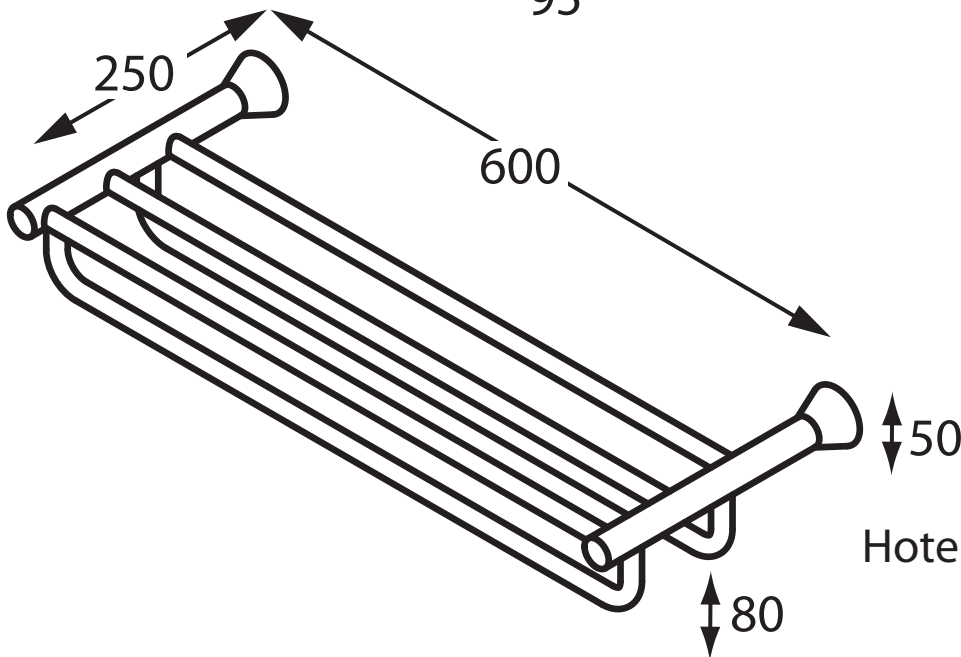

# Appeal

APP-C085  
Hotel Series Soap Shelf

APP-C046  
Hotel Series Soap Shelf

APP-C043  
Hotel Series Grab Rail

APP-C041  
Hotel Series Towel Rack

Accent International  
NSW: 3/3 Warrah Street Chatswood 2067 P: 02 9882 2633 F: 02 9882 2644  
Email: [info@accenttapware.com.au](mailto:info@accenttapware.com.au) Web: [www.accenttapware.com.au](http://www.accenttapware.com.au)