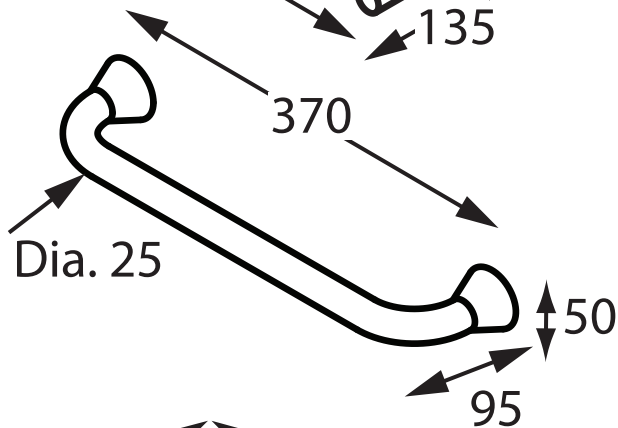

# Appeal

APP-C085  
Hotel Series Soap Shelf

APP-C046  
Hotel Series Soap Shelf

APP-C043  
Hotel Series Grab Rail

APP-C041  
Hotel Series Towel Rack

Accent International  
NSW: 3/3 Warrah Street Chatswood 2067 P: 02 9882 2633 F: 02 9882 2644  
Email: [info@accenttapware.com.au](mailto:info@accenttapware.com.au) Web: [www.accenttapware.com.au](http://www.accenttapware.com.au)