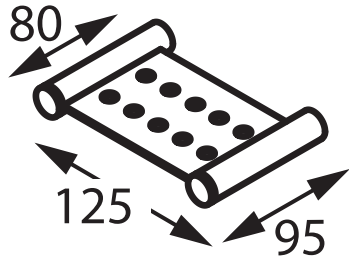

# Appeal

APP-C085  
Hotel Series Soap Shelf

APP-C046  
Hotel Series Soap Shelf

APP-C043  
Hotel Series Grab Rail

APP-C041  
Hotel Series Towel Rack

Accent International  
NSW: 3/3 Warrah Street Chatswood 2067 P: 02 9882 2633 F: 02 9882 2644  
Email: [info@accenttapware.com.au](mailto:info@accenttapware.com.au) Web: [www.accenttapware.com.au](http://www.accenttapware.com.au)