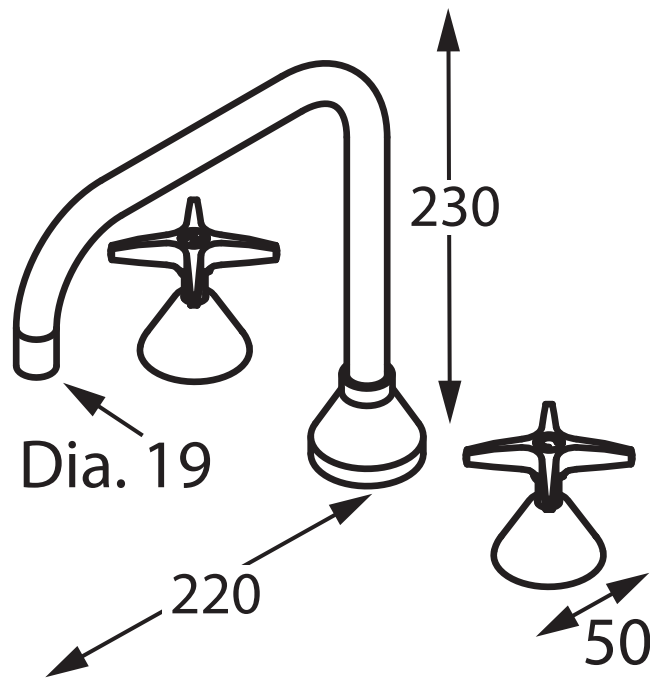

# Appeal

Hob Set with Flat Top Swivel Spout

APP-C005 3/4N, APP-C006 3/4N or APP-C016 3/43S  
Hob Set with Curved Swivel Spout

Accent International  
NSW: 3/3 Warrah Street Chatswood 2067 P: 02 9882 2633 F: 02 9882 2644  
Email: [info@accenttapware.com.au](mailto:info@accenttapware.com.au) Web: [www.accenttapware.com.au](http://www.accenttapware.com.au)