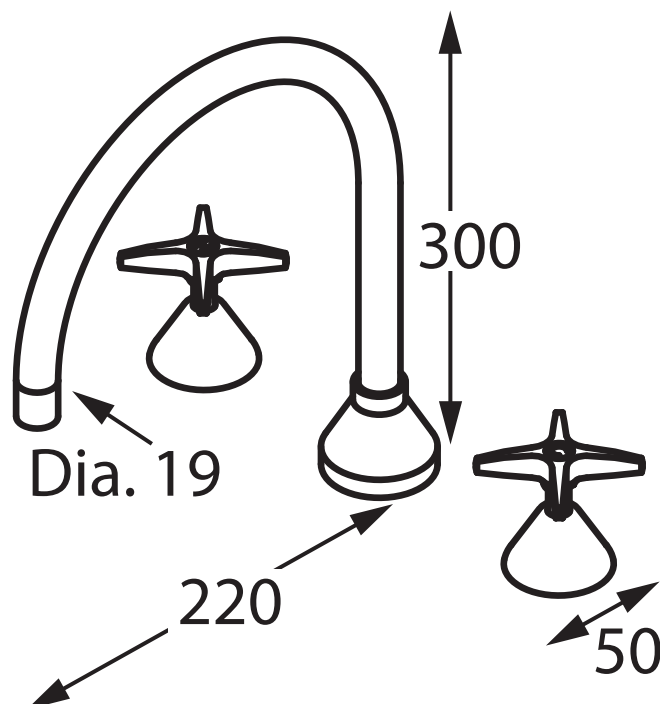

# Appeal

Hob Set with Flat Top Swivel Spout

APP-C005 3/4N, APP-C006 3/4N or APP-C016 3/43S  
Hob Set with Curved Swivel Spout

Accent International  
NSW: 3/3 Warrah Street Chatswood 2067 P: 02 9882 2633 F: 02 9882 2644  
Email: [info@accenttapware.com.au](mailto:info@accenttapware.com.au) Web: [www.accenttapware.com.au](http://www.accenttapware.com.au)