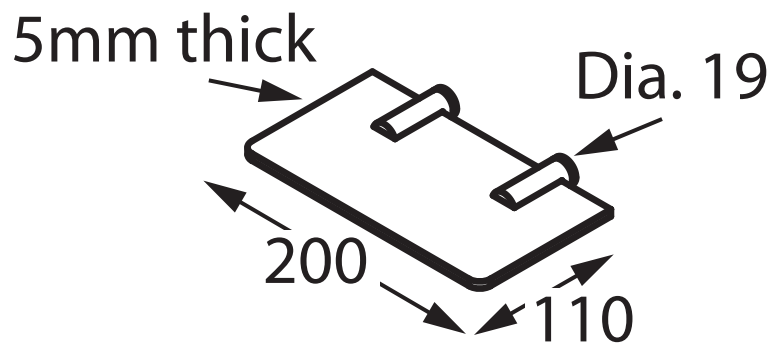

Accent

Appeal

APP-C037
200mm Glass Shelf

APP-C036
450mm Glass Shelf

Accent International
NSW: 3/3 Warrah Street Chatswood 2067 P: 02 9882 2633 F: 02 9882 2644
Email: info@accenttapware.com.au Web: www.accenttapware.com.au