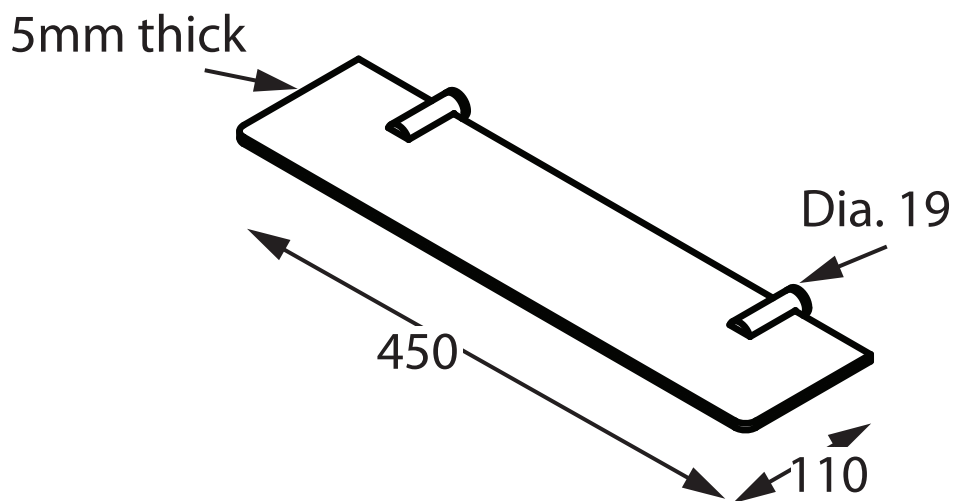

Accent

Appeal

APP-C037
200mm Glass Shelf

APP-C036
450mm Glass Shelf

Accent International
NSW: 3/3 Warrah Street Chatswood 2067 P: 02 9882 2633 F: 02 9882 2644
Email: info@accenttapware.com.au Web: www.accenttapware.com.au