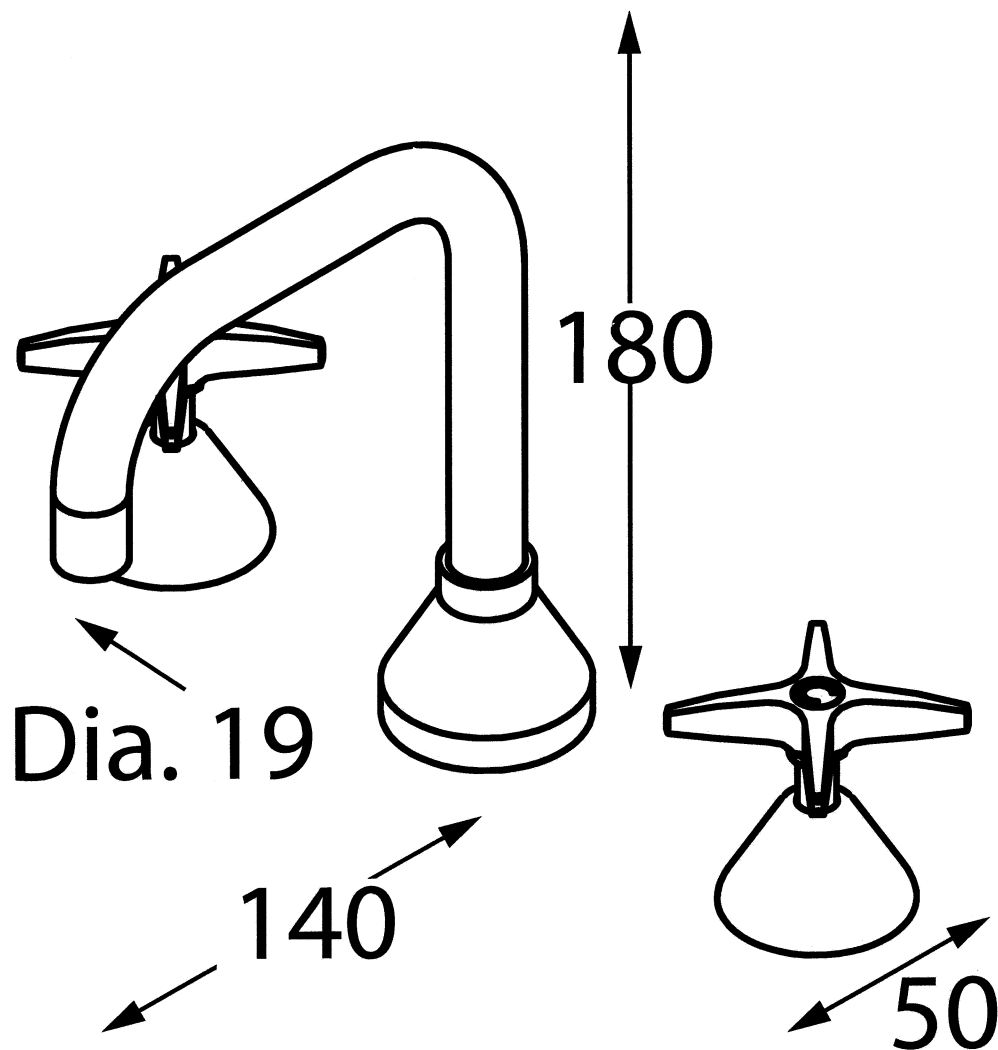

# Appeal

APP-C086 3/43S  
Basin Set with Flat Top Fixed Spout

Accent International  
NSW: 3/3 Warrah Street Chatswood 2067 P: 02 9882 2633 F: 02 9882 2644  
Email: [info@accenttapware.com.au](mailto:info@accenttapware.com.au) Web: [www.accenttapware.com.au](http://www.accenttapware.com.au)

# Appeal

APP-C087 3/43S  
Basin Set with Flat Top Swivel Spout

Accent International  
NSW: 3/3 Warrah Street Chatswood 2067 P: 02 9882 2633 F: 02 9882 2644  
Email: [info@accenttapware.com.au](mailto:info@accenttapware.com.au) Web: [www.accenttapware.com.au](http://www.accenttapware.com.au)