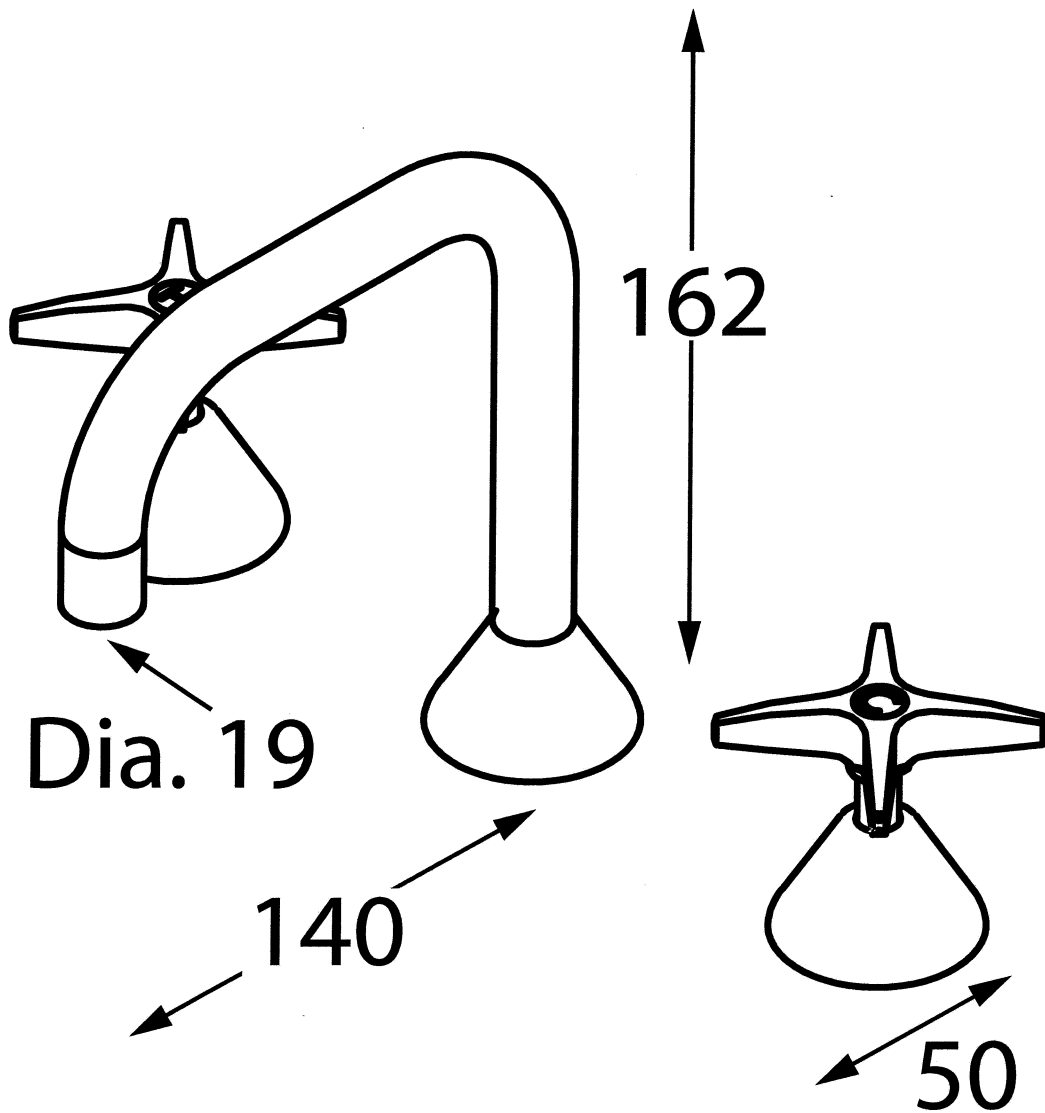

# Appeal

APP-C086 3/43S  
Basin Set with Flat Top Fixed Spout

Accent International  
NSW: 3/3 Warrah Street Chatswood 2067 P: 02 9882 2633 F: 02 9882 2644  
Email: [info@accenttapware.com.au](mailto:info@accenttapware.com.au) Web: [www.accenttapware.com.au](http://www.accenttapware.com.au)

# Appeal

APP-C087 3/43S  
Basin Set with Flat Top Swivel Spout

Accent International  
NSW: 3/3 Warrah Street Chatswood 2067 P: 02 9882 2633 F: 02 9882 2644  
Email: [info@accenttapware.com.au](mailto:info@accenttapware.com.au) Web: [www.accenttapware.com.au](http://www.accenttapware.com.au)