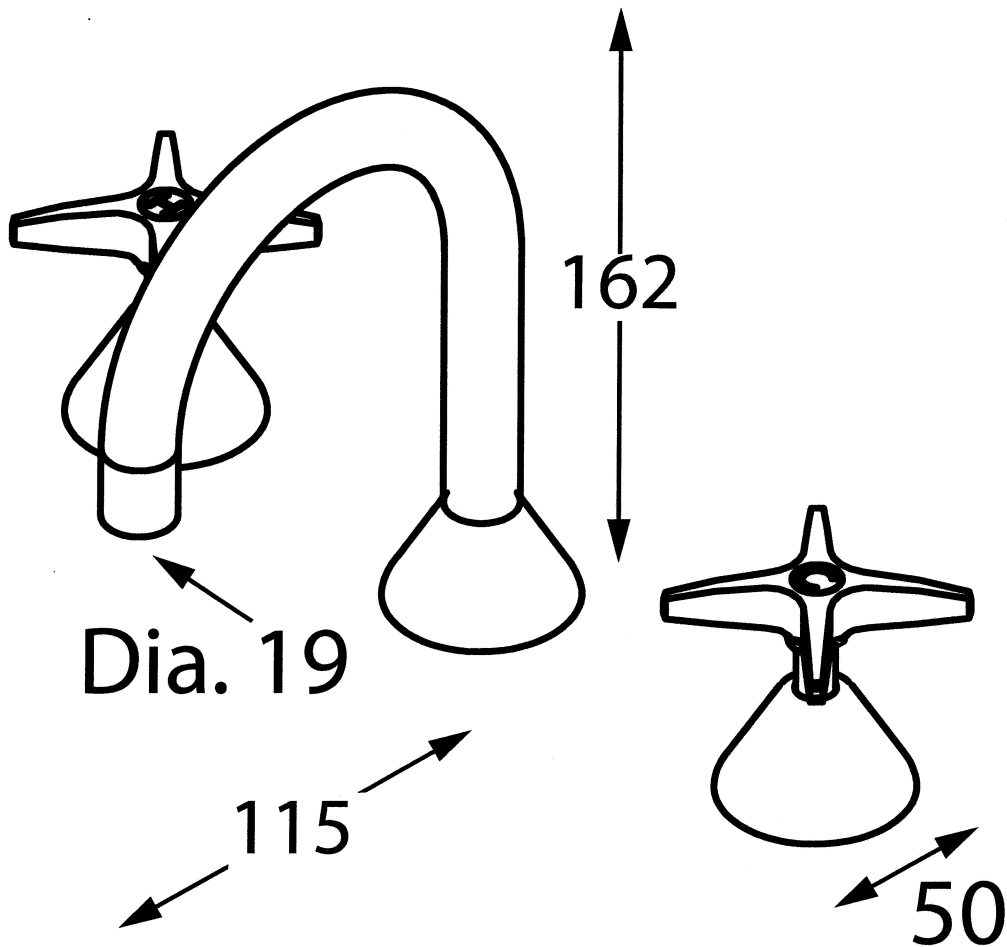

# Appeal

APP-C001 3/43S  
Basin Set with Fixed Spout

Accent International  
NSW: 3/3 Warrah Street Chatswood 2067 P: 02 9882 2633 F: 02 9882 2644  
Email: [info@accenttapware.com.au](mailto:info@accenttapware.com.au) Web: [www.accenttapware.com.au](http://www.accenttapware.com.au)

# Appeal

APP-C002 3/43S  
Basin Set with Swivel Spout

Accent International  
NSW: 3/3 Warrah Street Chatswood 2067 P: 02 9882 2633 F: 02 9882 2644  
Email: [info@accenttapware.com.au](mailto:info@accenttapware.com.au) Web: [www.accenttapware.com.au](http://www.accenttapware.com.au)