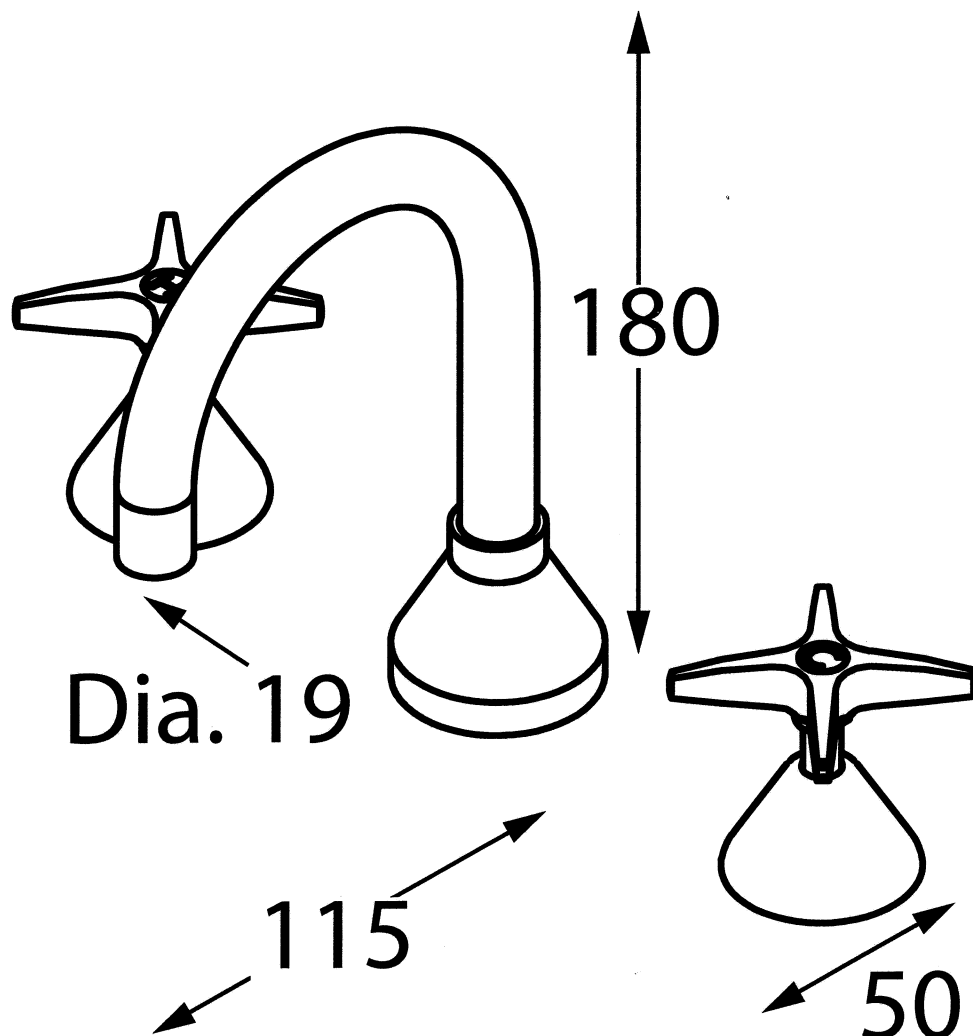

# Appeal

APP-C001 3/43S  
Basin Set with Fixed Spout

Accent International  
NSW: 3/3 Warrah Street Chatswood 2067 P: 02 9882 2633 F: 02 9882 2644  
Email: [info@accenttapware.com.au](mailto:info@accenttapware.com.au) Web: [www.accenttapware.com.au](http://www.accenttapware.com.au)

# Appeal

APP-C002 3/43S  
Basin Set with Swivel Spout

Accent International  
NSW: 3/3 Warrah Street Chatswood 2067 P: 02 9882 2633 F: 02 9882 2644  
Email: [info@accenttapware.com.au](mailto:info@accenttapware.com.au) Web: [www.accenttapware.com.au](http://www.accenttapware.com.au)